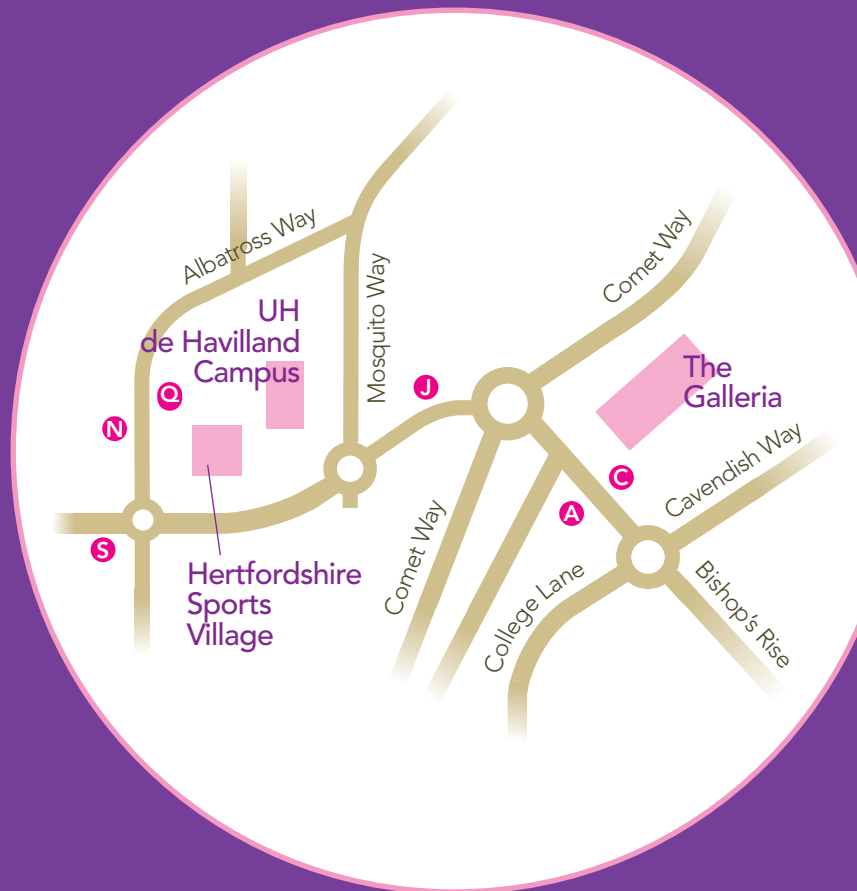

from Tuesday 6 April 620 & 621 buses will be diverted to use the new bus stops on the deHavilland Perimeter Road

buses towards St Albans will stop at **A Q S**

buses towards Hatfield will stop at **N J C**

the university bus for everyone