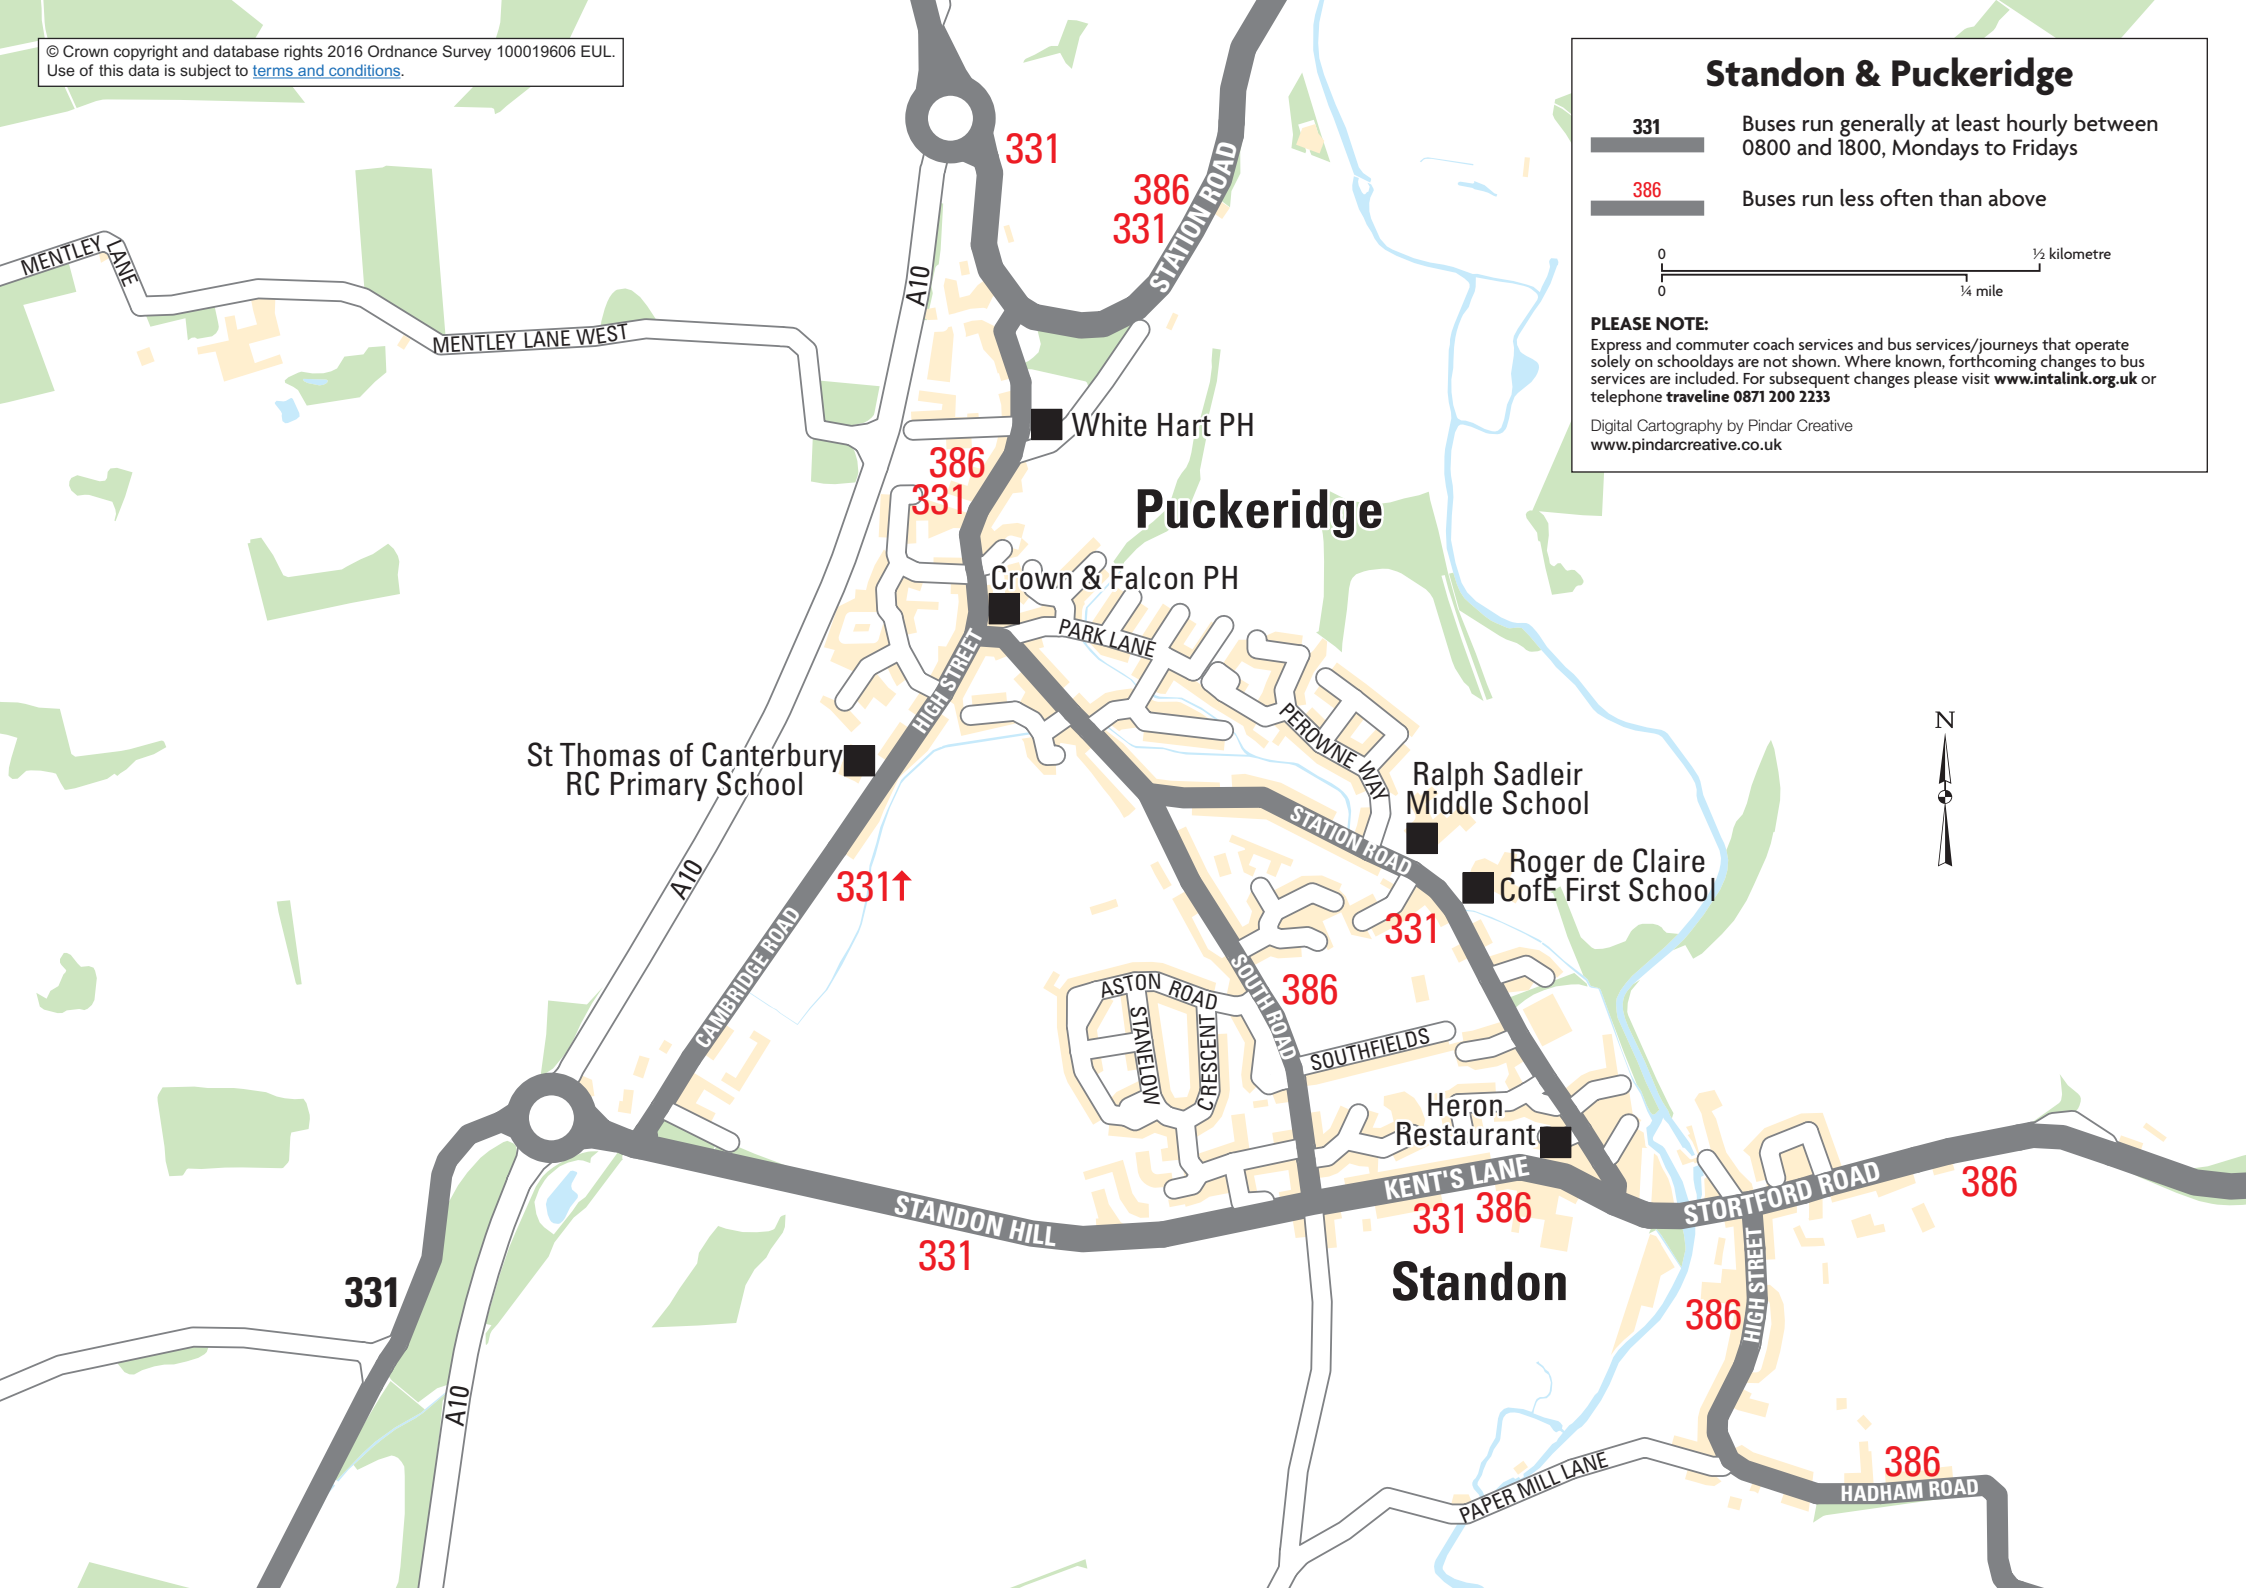

# Standon & Puckeridge

- 331** Buses run generally at least hourly between 0800 and 1800, Mondays to Fridays
- 386** Buses run less often than above

**PLEASE NOTE:**  
Express and commuter coach services and bus services/journeys that operate solely on schooldays are not shown. Where known, forthcoming changes to bus services are included. For subsequent changes please visit [www.intalink.org.uk](http://www.intalink.org.uk) or telephone **traveline 0871 200 2233**  
Digital Cartography by Pindar Creative  
[www.pindarcreative.co.uk](http://www.pindarcreative.co.uk)

St Thomas of Canterbury  
RC Primary School

White Hart PH

Crown & Falcon PH

Ralph Sadleir  
Middle School

Roger de Claire  
CofE First School

Heron  
Restaurant

Standon