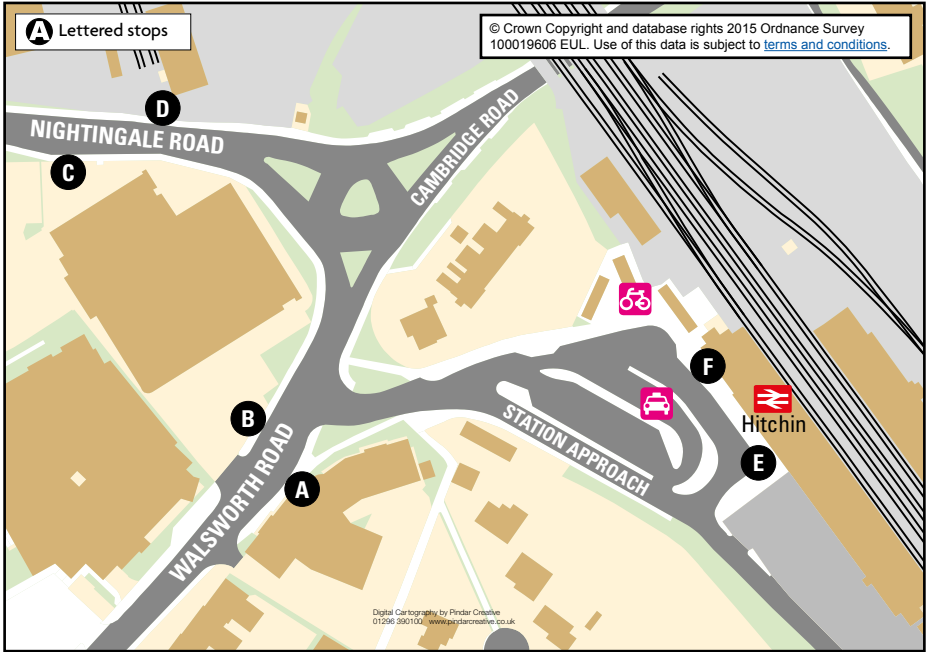

Where to Board Your Bus or Coach at Hitchin Railway Station

Service	Final Destination	Boarding Point(s)
80	Stevenage	F
80	Westmill Estate	E
81	Westmill Estate	E
81A	Purwell	F
88◆	The Priory School ▲	B
88◆	Luton	A
89◆	Henlow Camp	E
89◆	Wilbury Way Industrial Area	F
97	Town Centre	E
97	Stotfold/Arleseyo	F
98	Town Centre	E
98	Baldock	F
386◆	Bishop's Stortford	F
386◆	Stevenage	E
635	Hatfield	E
787	Cambridge	F
787	Heathrow Airport	E

▲ Schooldays Only   ◆ Limited Service   □ Mondays to Fridays Only

A Lettered stops

© Crown Copyright and database rights 2015 Ordnance Survey
100019606 EUL. Use of this data is subject to [terms and conditions](#).