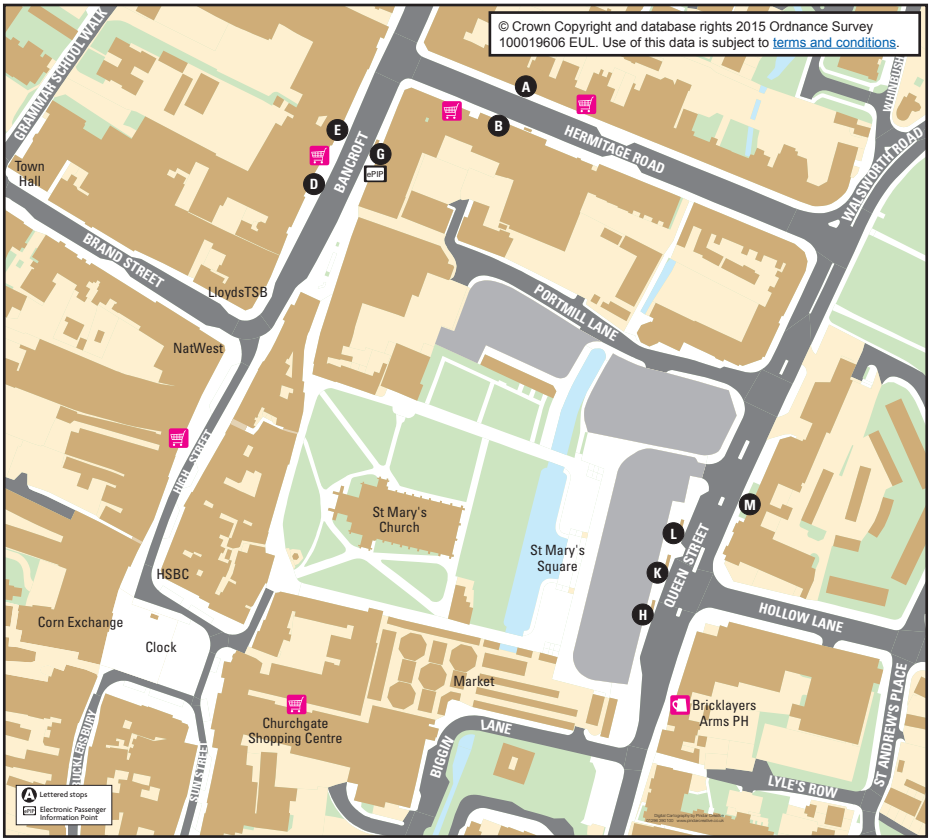

© Crown Copyright and database rights 2015 Ordnance Survey
100019606 EUL. Use of this data is subject to [terms and conditions](#).