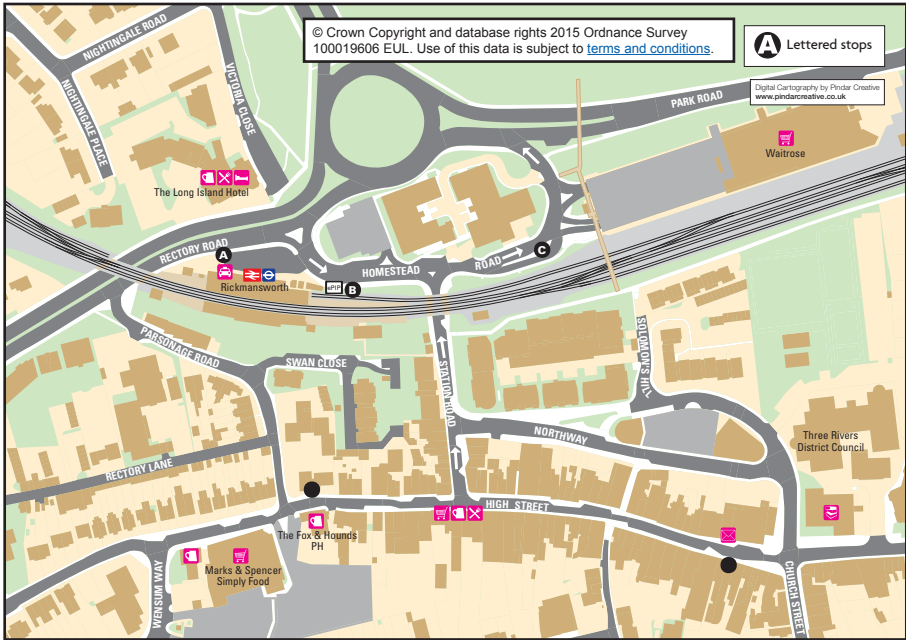

Where to Board Your Bus or Coach at Rickmansworth Railway Station

Service	Destination	Boarding Point(s)
103/X103♦	High Wycombe	C
103/X103♦	Watford	C
320	Berry Lane Estate	B
320	Hemel Hempstead	C
324	Garston/Kingswood/ Woodside●	C
324	Maple Cross	B
520	Hemel Hempstead	C
520	Maple Cross	A
724	Heathrow Airport	A
724	Harlow	B

Service	Destination	Boarding Point(s)
951*	Thorpe Park	A
951*	Watford	C
R1♦	Mount Vernon Hospital	C
R1♦	Maple Cross	B
R2♦	Mount Vernon Hospital	C
R2♦	Watford	C
R2♦	Chorleywood	B
W1♦	Maple Cross	B
W1■	Garston	C

♦ Limited Service ■ Sundays Only ● Schooldays Only * Only operates when Thorpe Park is open