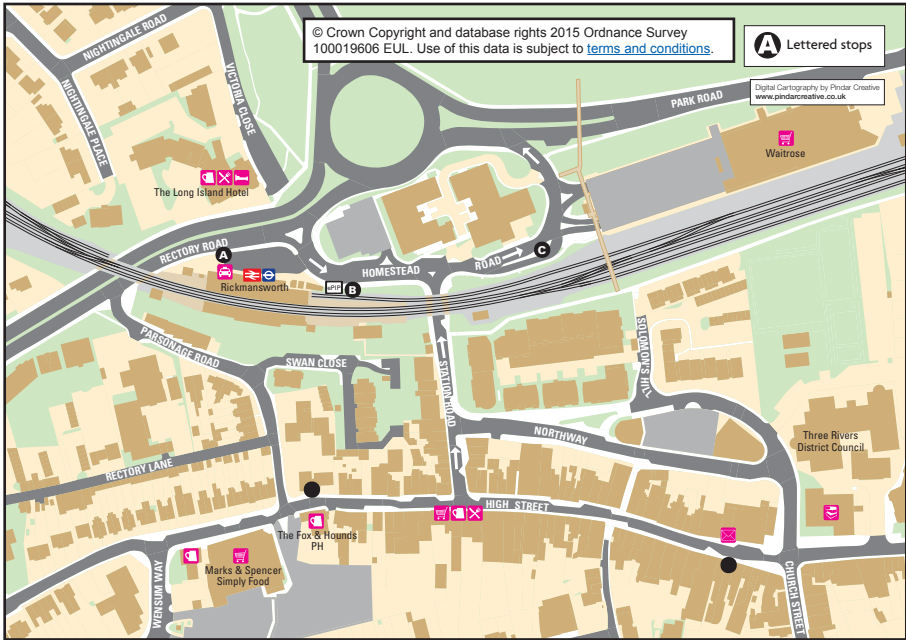

Where to Board Your Bus or Coach at Rickmansworth Railway Station

| Service | Destination | Boarding Point(s) | Service | Destination | Boarding Point(s) |
|----------|---------------------------------|-------------------|---------|-----------------------|-------------------|
| 320 | Berry Lane Estate | B | 951* | Thorpe Park | A |
| 320 | Hemel Hempstead | C | 951* | Watford | C |
| 324 | Garston/Kingswood/ Woodside● | C | R1◆ | Mount Vernon Hospital | C |
| 324 | Maple Cross | B | R1◆ | Maple Cross | B |
| 336/X336 | High Wycombe | C | R2◆ | Mount Vernon Hospital | C |
| 336/X336 | Watford | C | R2◆ | Watford | C |
| 724 | Heathrow Airport | A | R2◆ | Chorleywood | B |
| 724 | Harlow | B | W1◆ | Maple Cross | B |
| | | | W1■ | Garston | C |

◆ Limited Service ■ Sundays Only ● Schooldays Only * Only operates when Thorpe Park is open