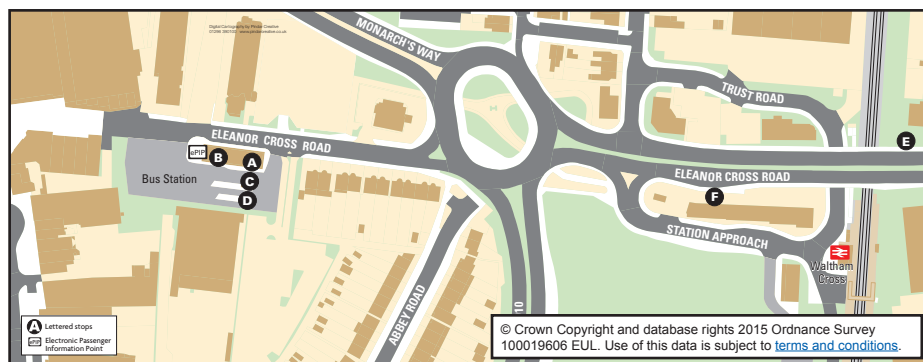

# Where to Board Your Bus or Coach in Waltham Cross

Service	Final Destination	Boarding Point(s)
13	Epping	C, E
66/66A■	Loughton/Debden	C, E
86	Harlow	C
211◆	Breach Barns	C, E
212◆	Waltham Abbey	C, E
217	Turnpike Lane (Bus/Underground Station)	A
242	Brookfield Centre/Potters Bar/Welwyn Garden City■	D
251	Hammond Street	F, D
251	Waltham Abbey	C, E
279	Manor House	B
310	Hertford	D
317	Enfield	A
327○	Bulls Cross, Elsing Estate	A
410	Holdbrook Estate	C, E
410	Harlow	F, D
491	North Middlesex Hospital (Edmonton)	B
N279*	Central London (Trafalgar Square)	B

■ Sundays Only    ○ Circular Service    \* Night Bus Service    ◆ Limited Service