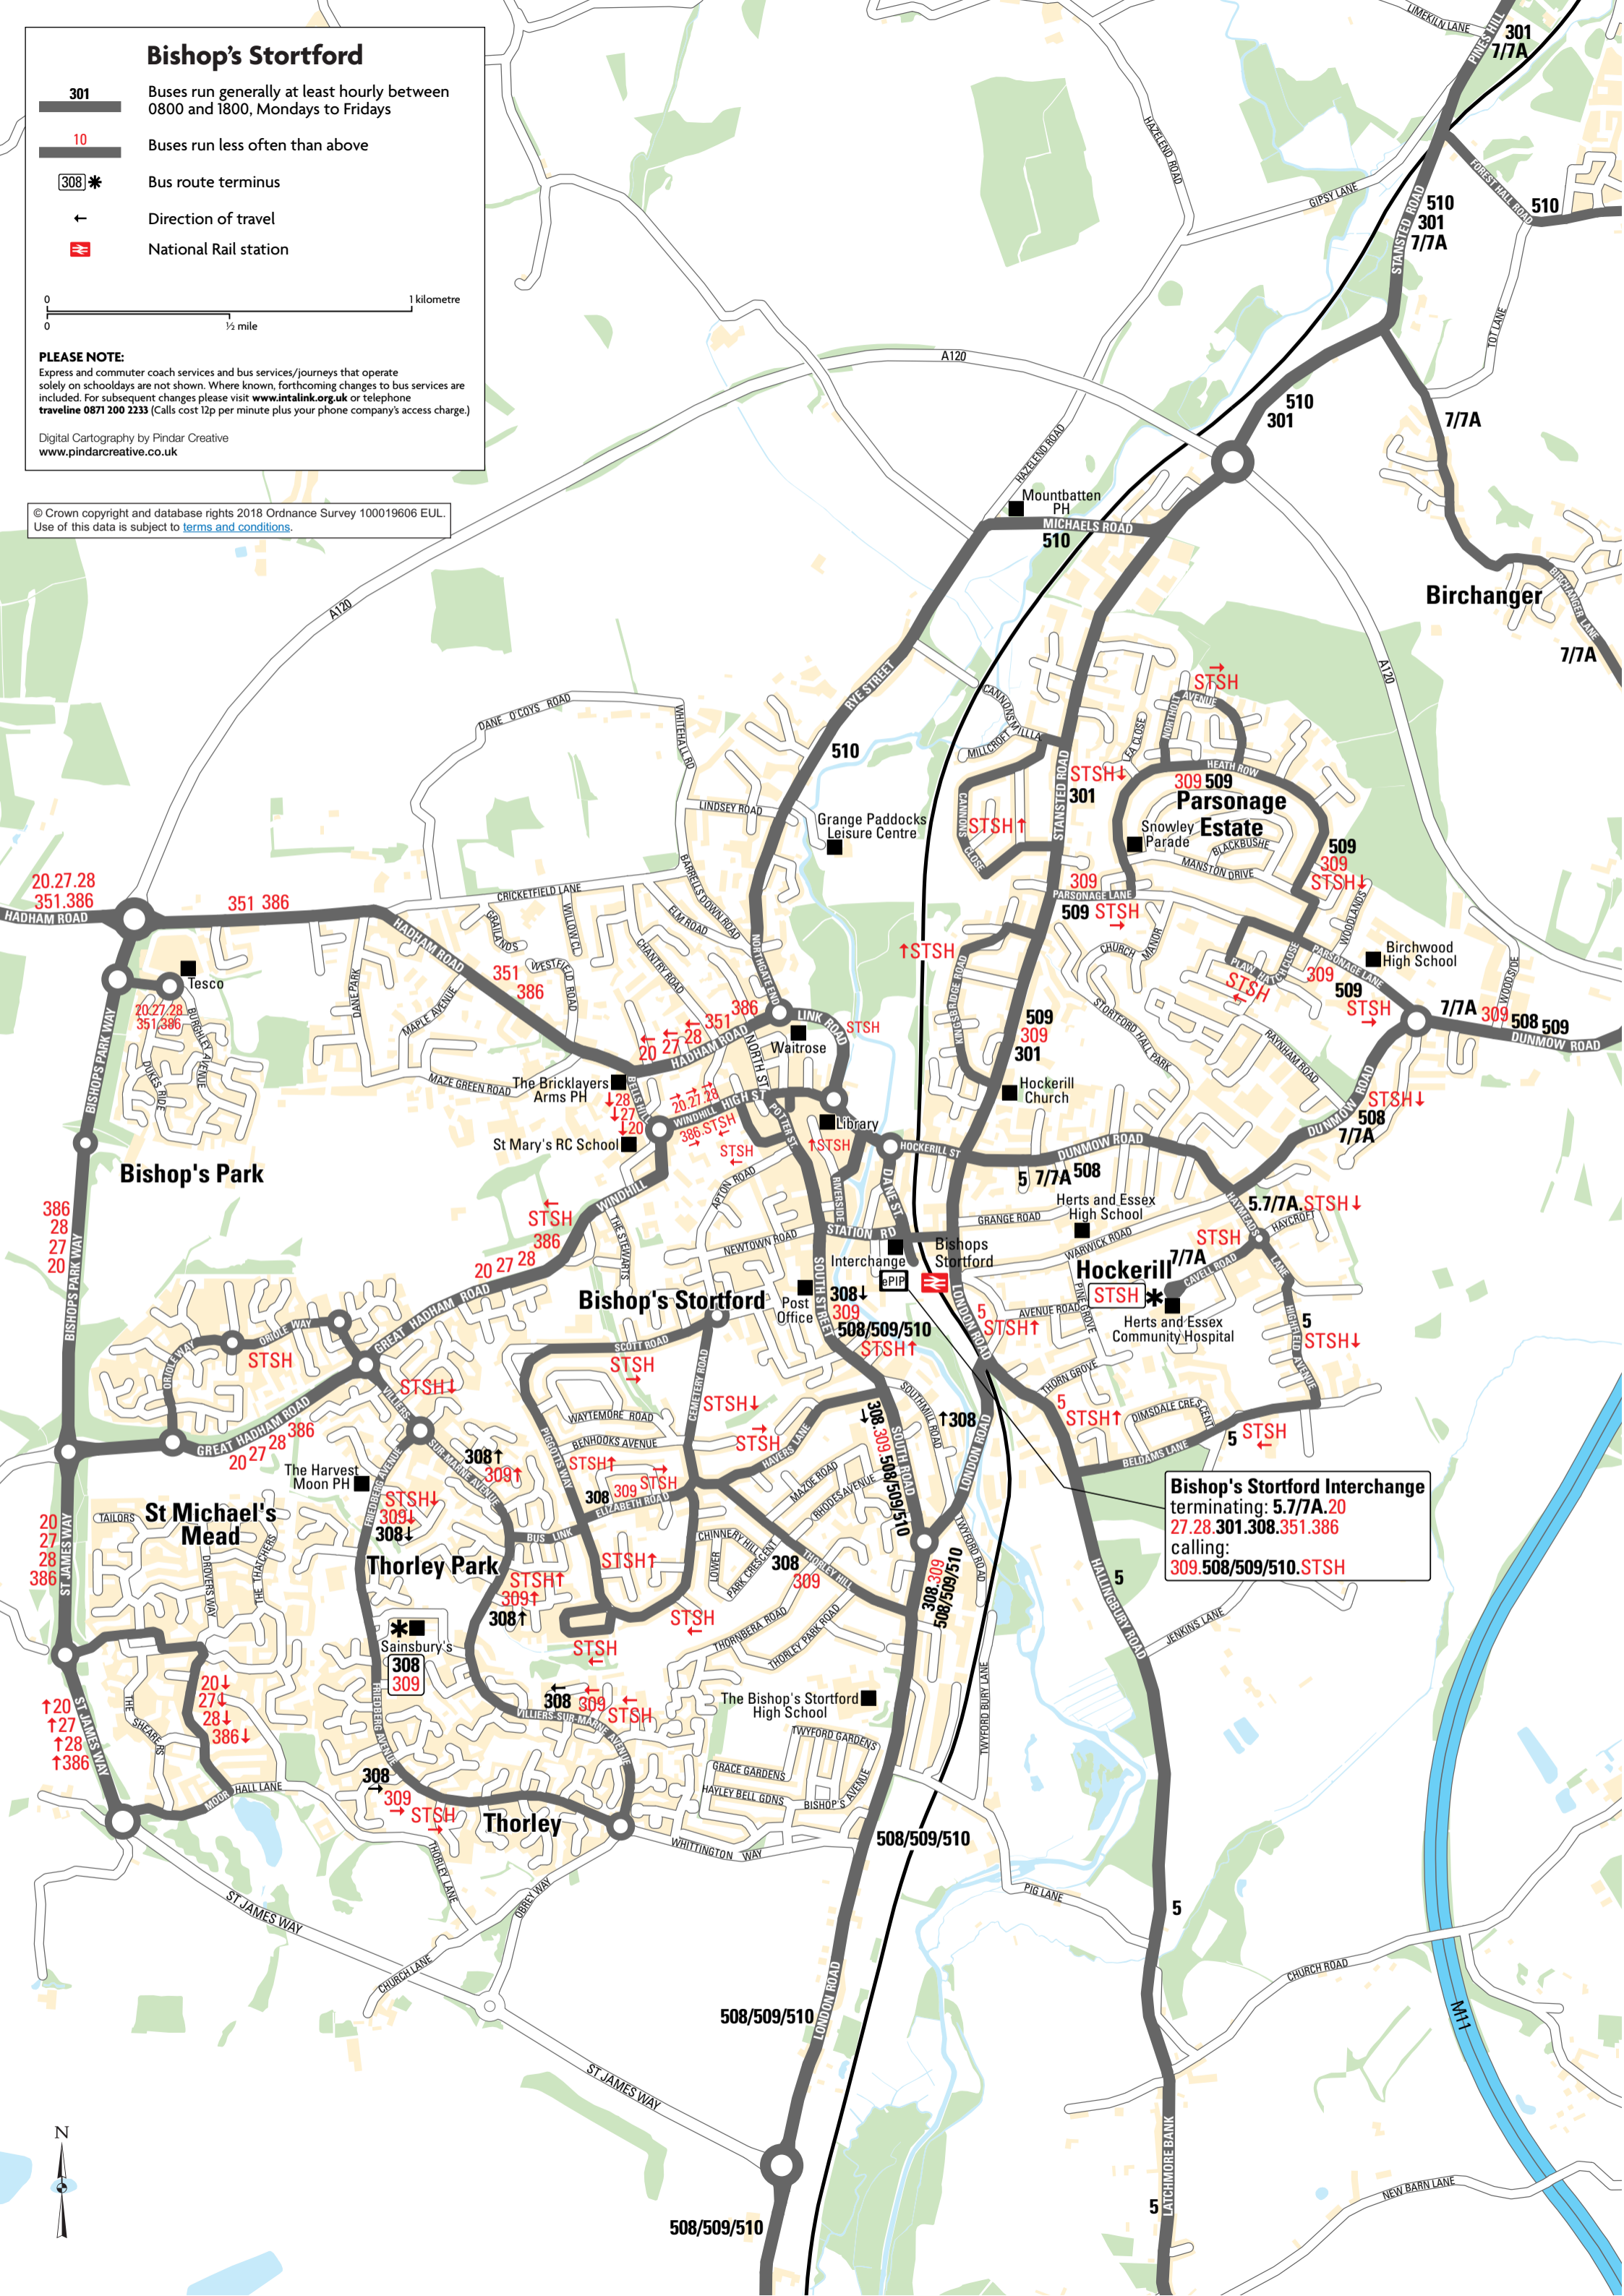

Bishop's Stortford

- 301** Buses run generally at least hourly between 0800 and 1800, Mondays to Fridays
- 10** Buses run less often than above
- 308 *** Bus route terminus
- ←** Direction of travel
- 🚉** National Rail station

Digital Cartography by Pindar Creative
www.pindarcreative.co.uk

© Crown copyright and database rights 2018 Ordnance Survey 100019606 EUL.
Use of this data is subject to [terms and conditions](#).

Bishop's Stortford Interchange
terminating: 5.7/7A.20
27.28.301.308.351.386
calling:
309.508/509/510.STSH