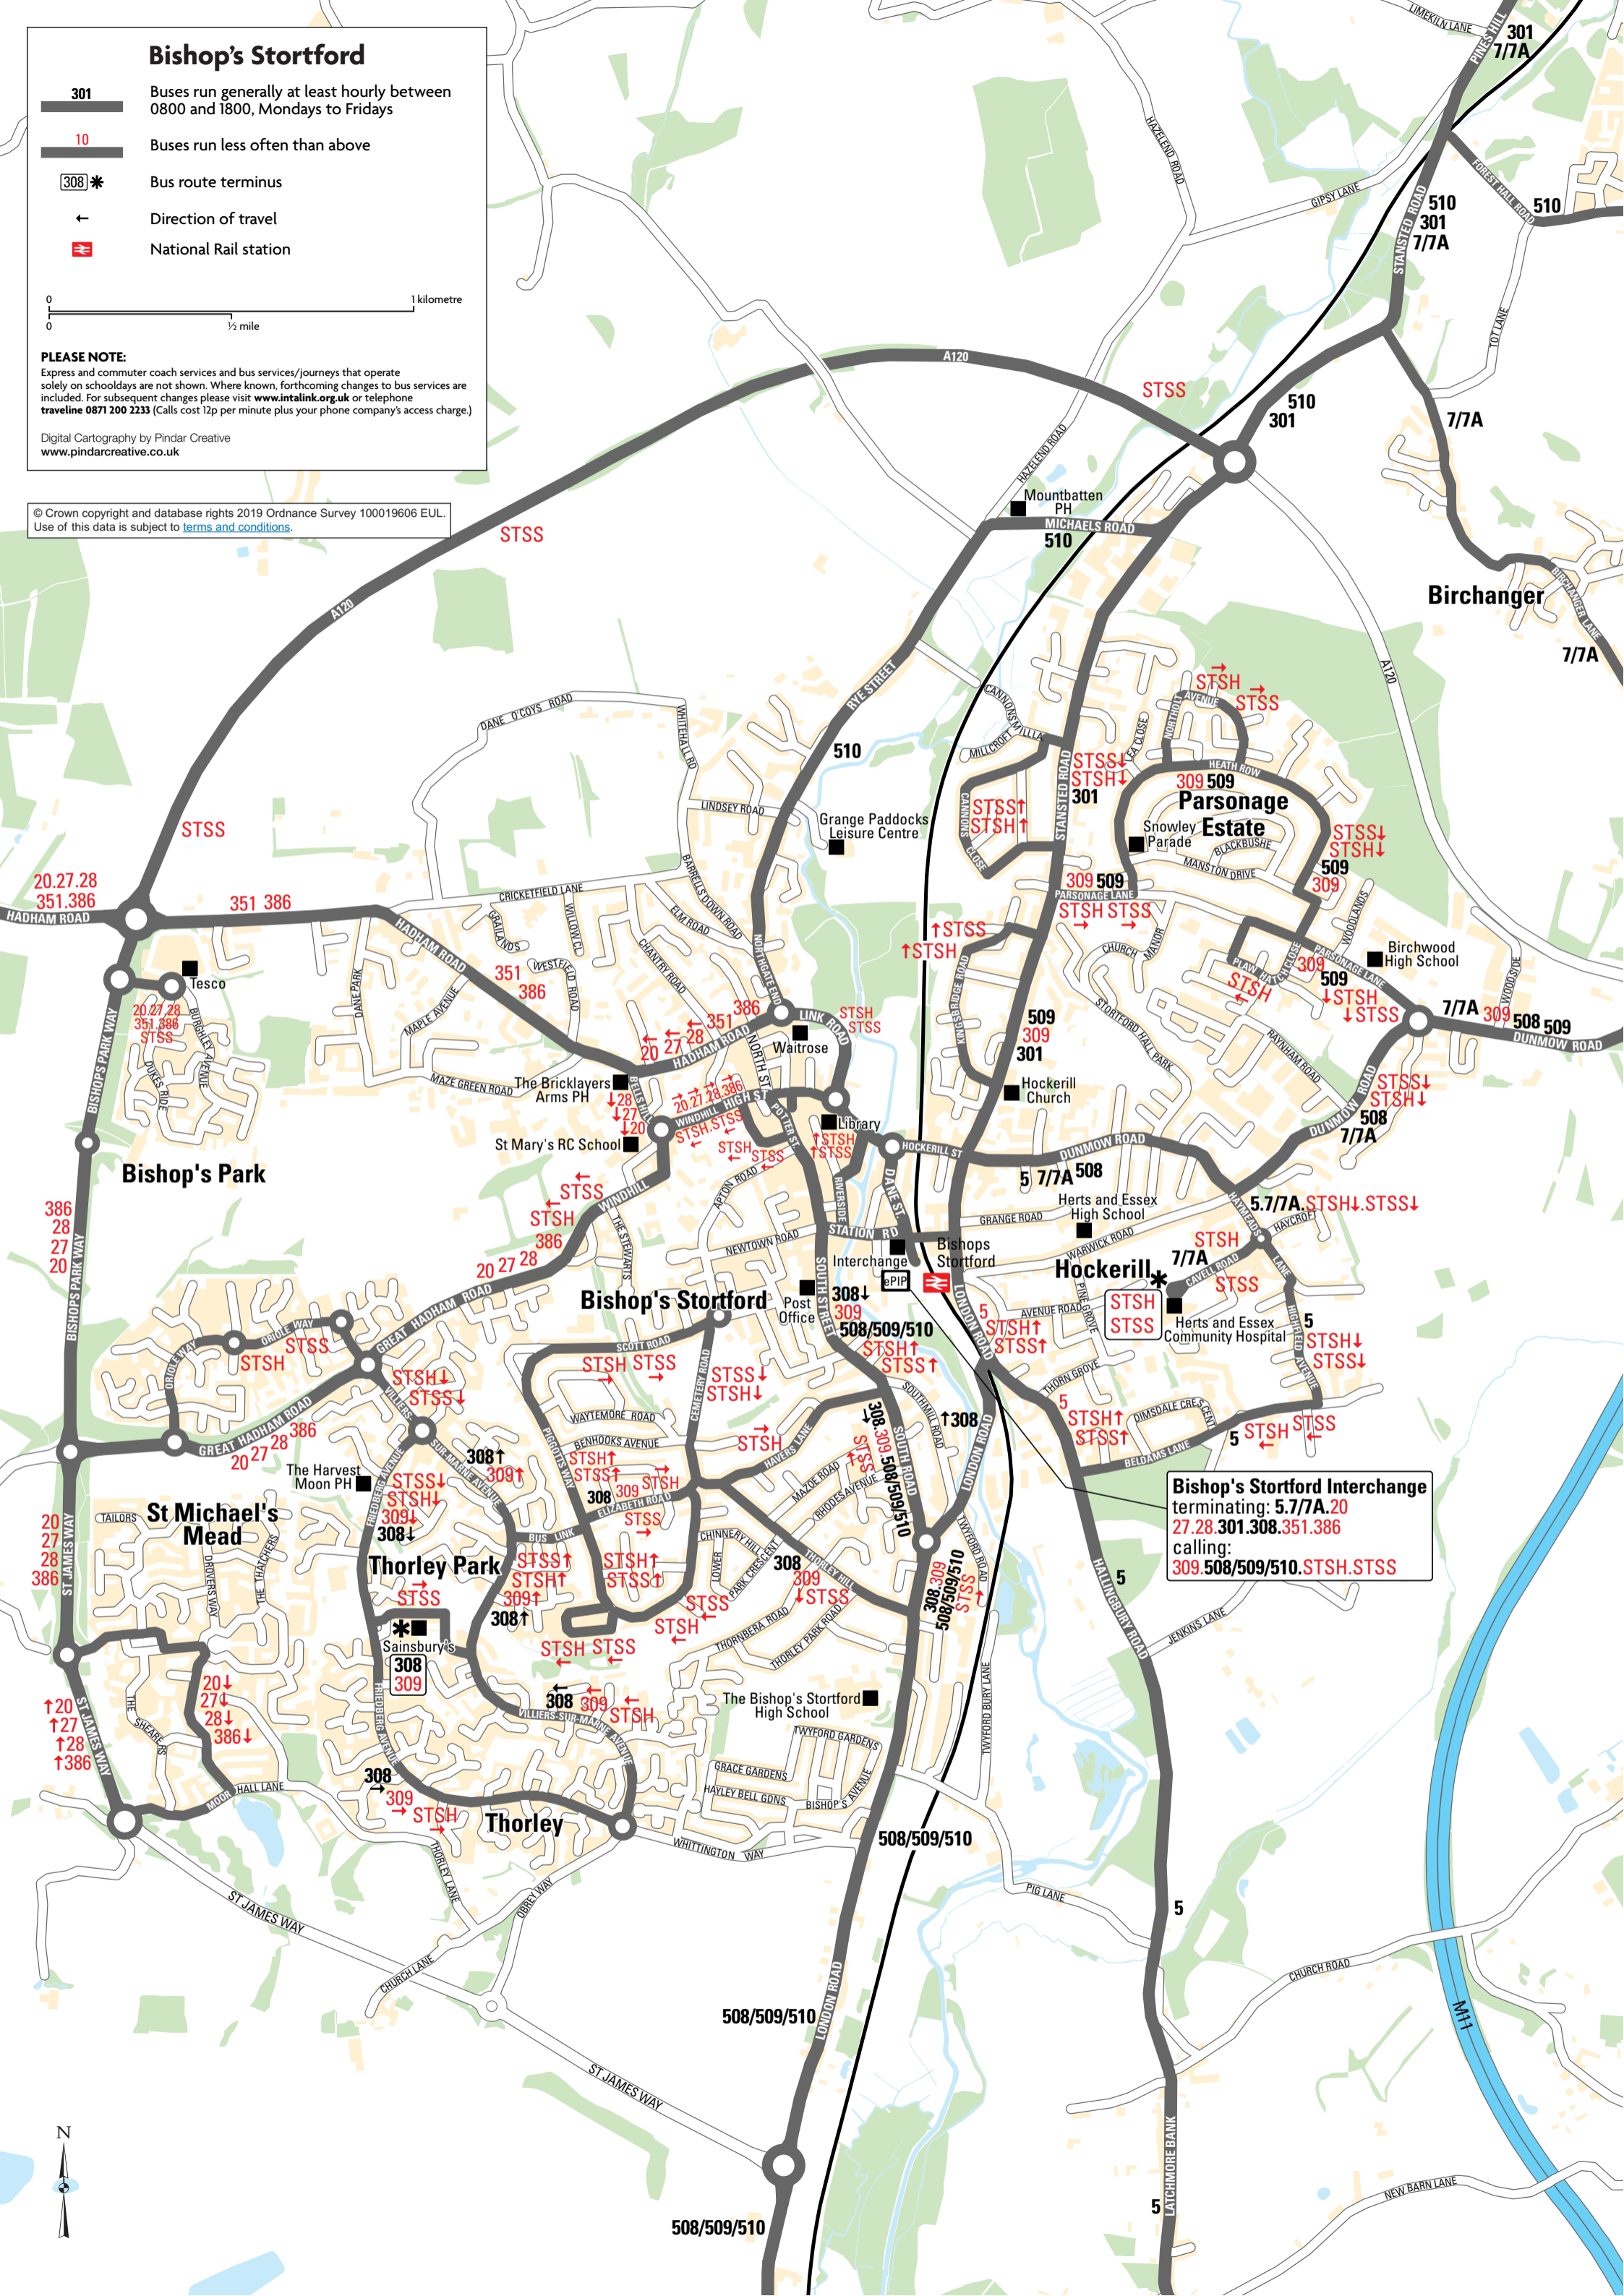

Bishop's Stortford

- 301** Buses run generally at least hourly between 0800 and 1800, Mondays to Fridays
- 10** Buses run less often than above
- 308** * Bus route terminus
- ← Direction of travel
-  National Rail station

© Crown copyright and database rights 2019 Ordnance Survey 100019606 EUL.
 Use of this data is subject to [terms and conditions](#).

Bishop's Stortford Interchange
 terminating: 5.7/7A.20
 27.28.301.308.351.386
 calling:
 309.508/509/510.STSH.STSS