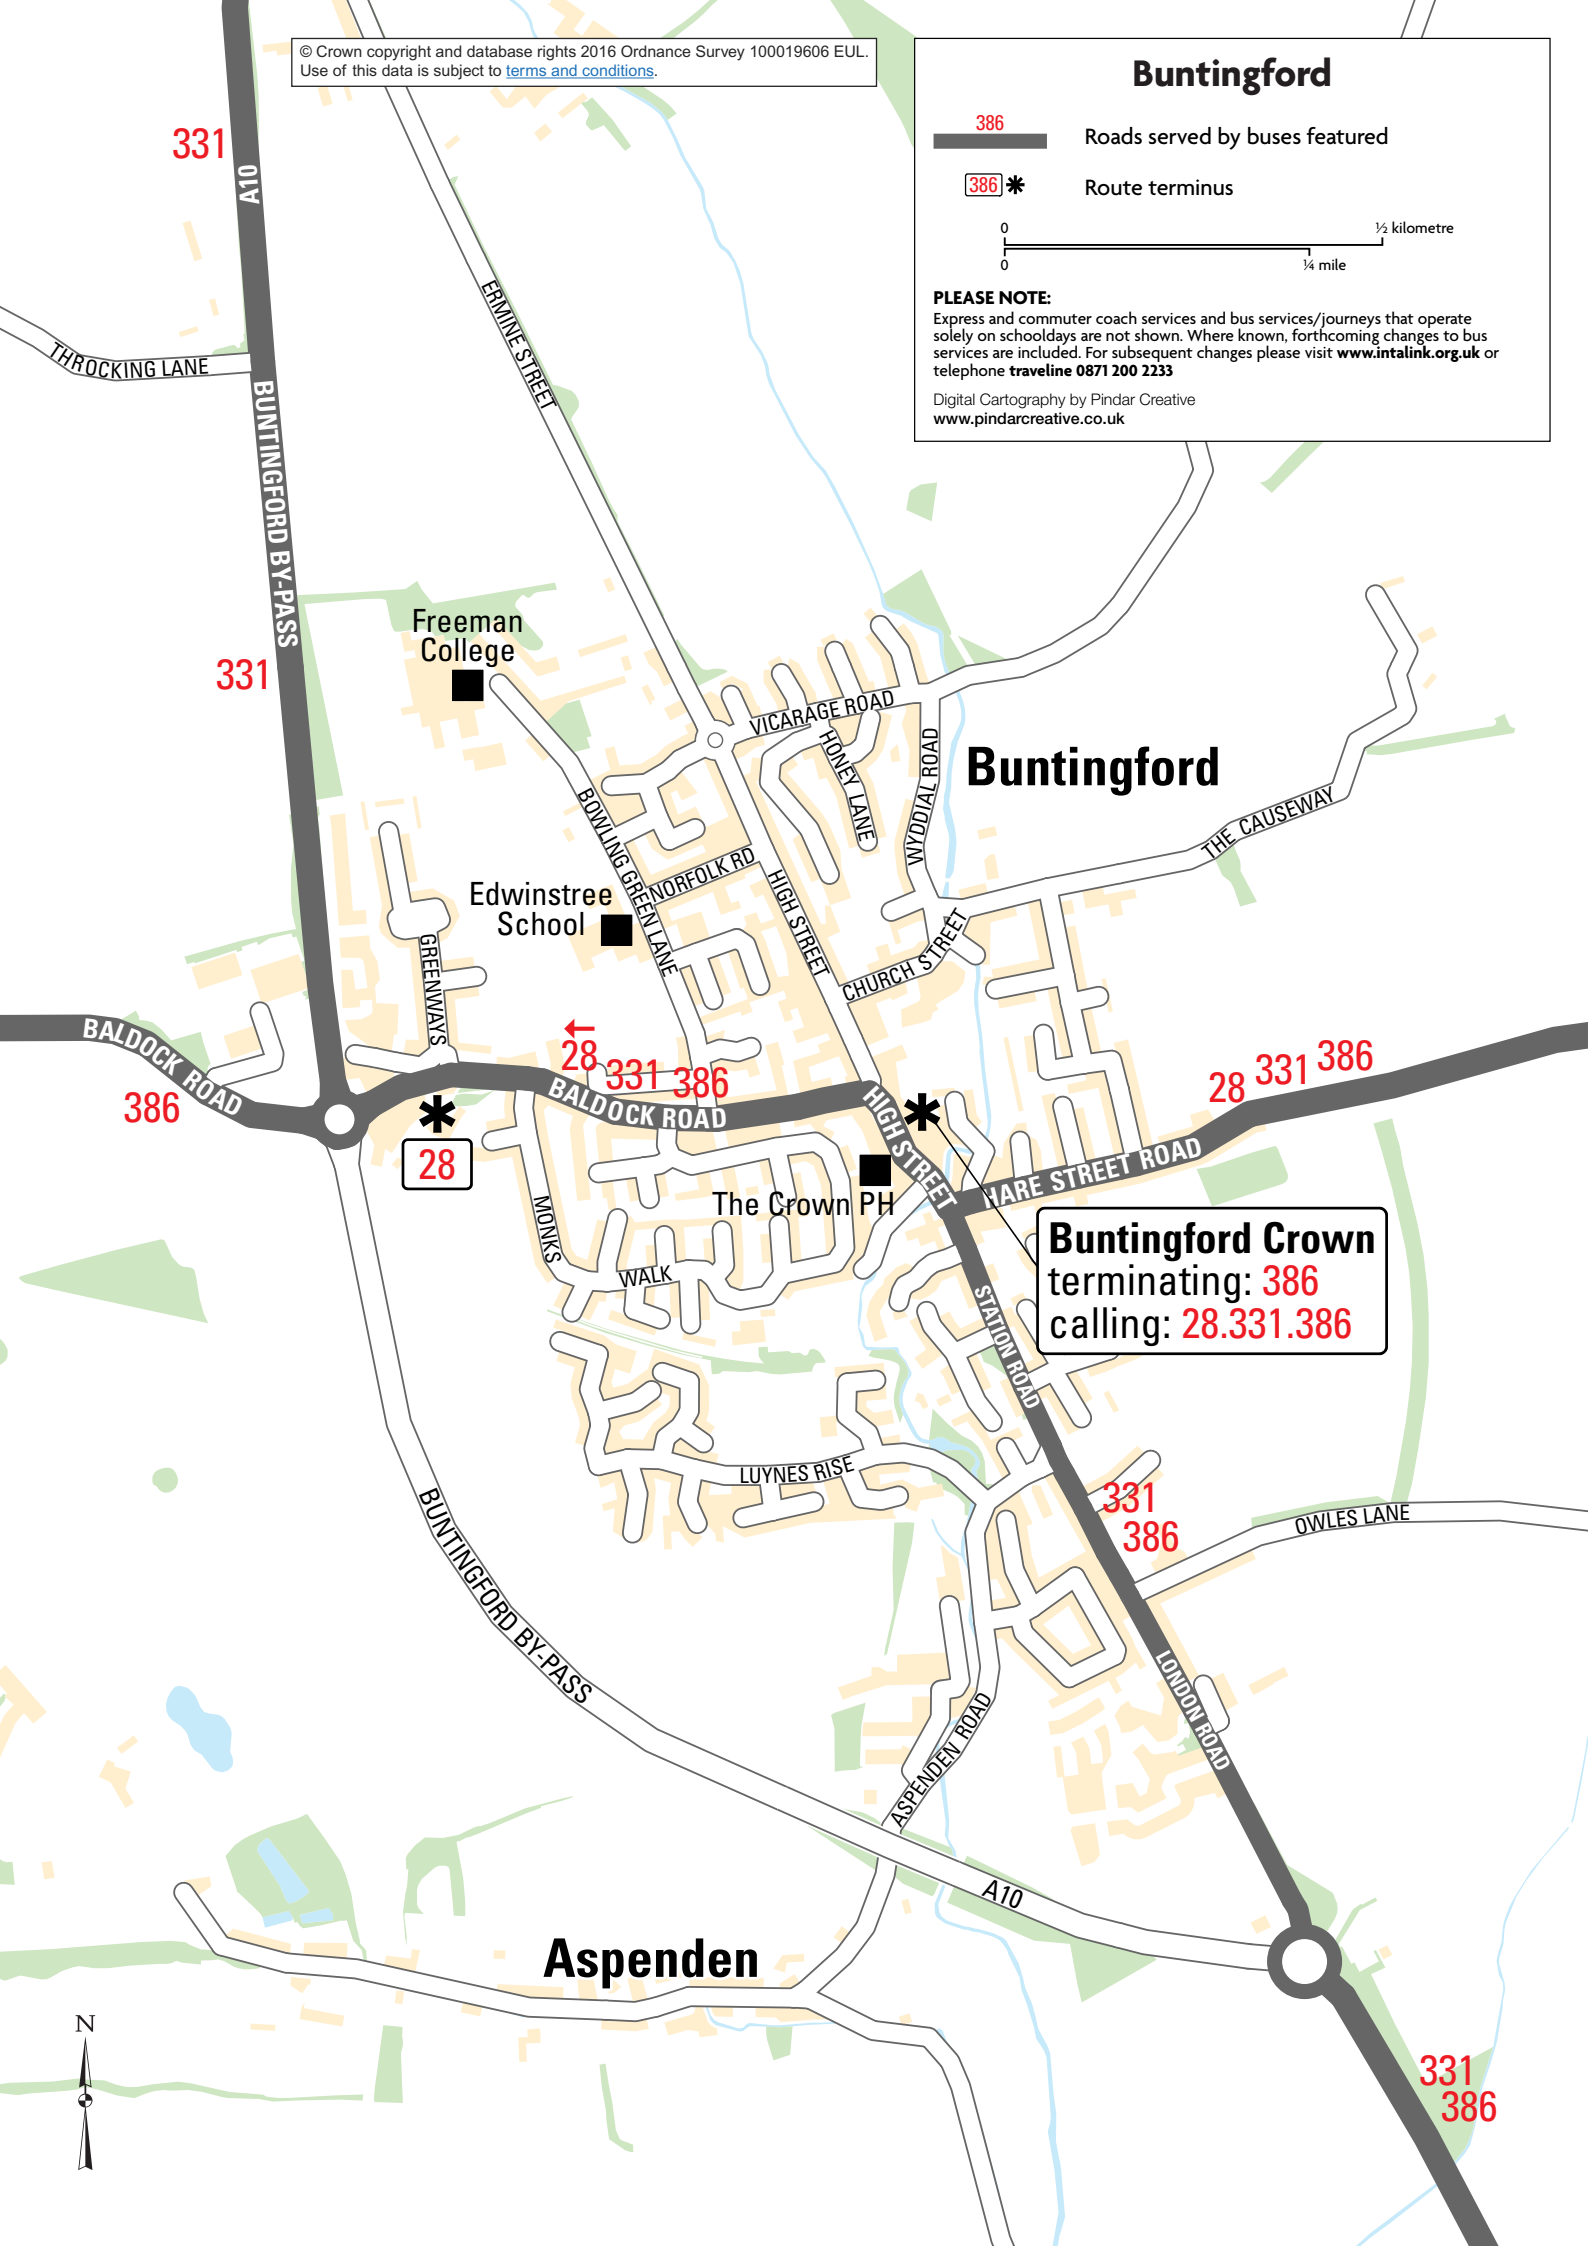

Buntingford

386

Roads served by buses featured

386 *

Route terminus

PLEASE NOTE:

Express and commuter coach services and bus services/journeys that operate solely on schooldays are not shown. Where known, forthcoming changes to bus services are included. For subsequent changes please visit www.intalink.org.uk or telephone **traveline 0871 200 2233**

Digital Cartography by Pindar Creative
www.pindarcreative.co.uk

Buntingford Crown
terminating: 386
calling: 28.331.386