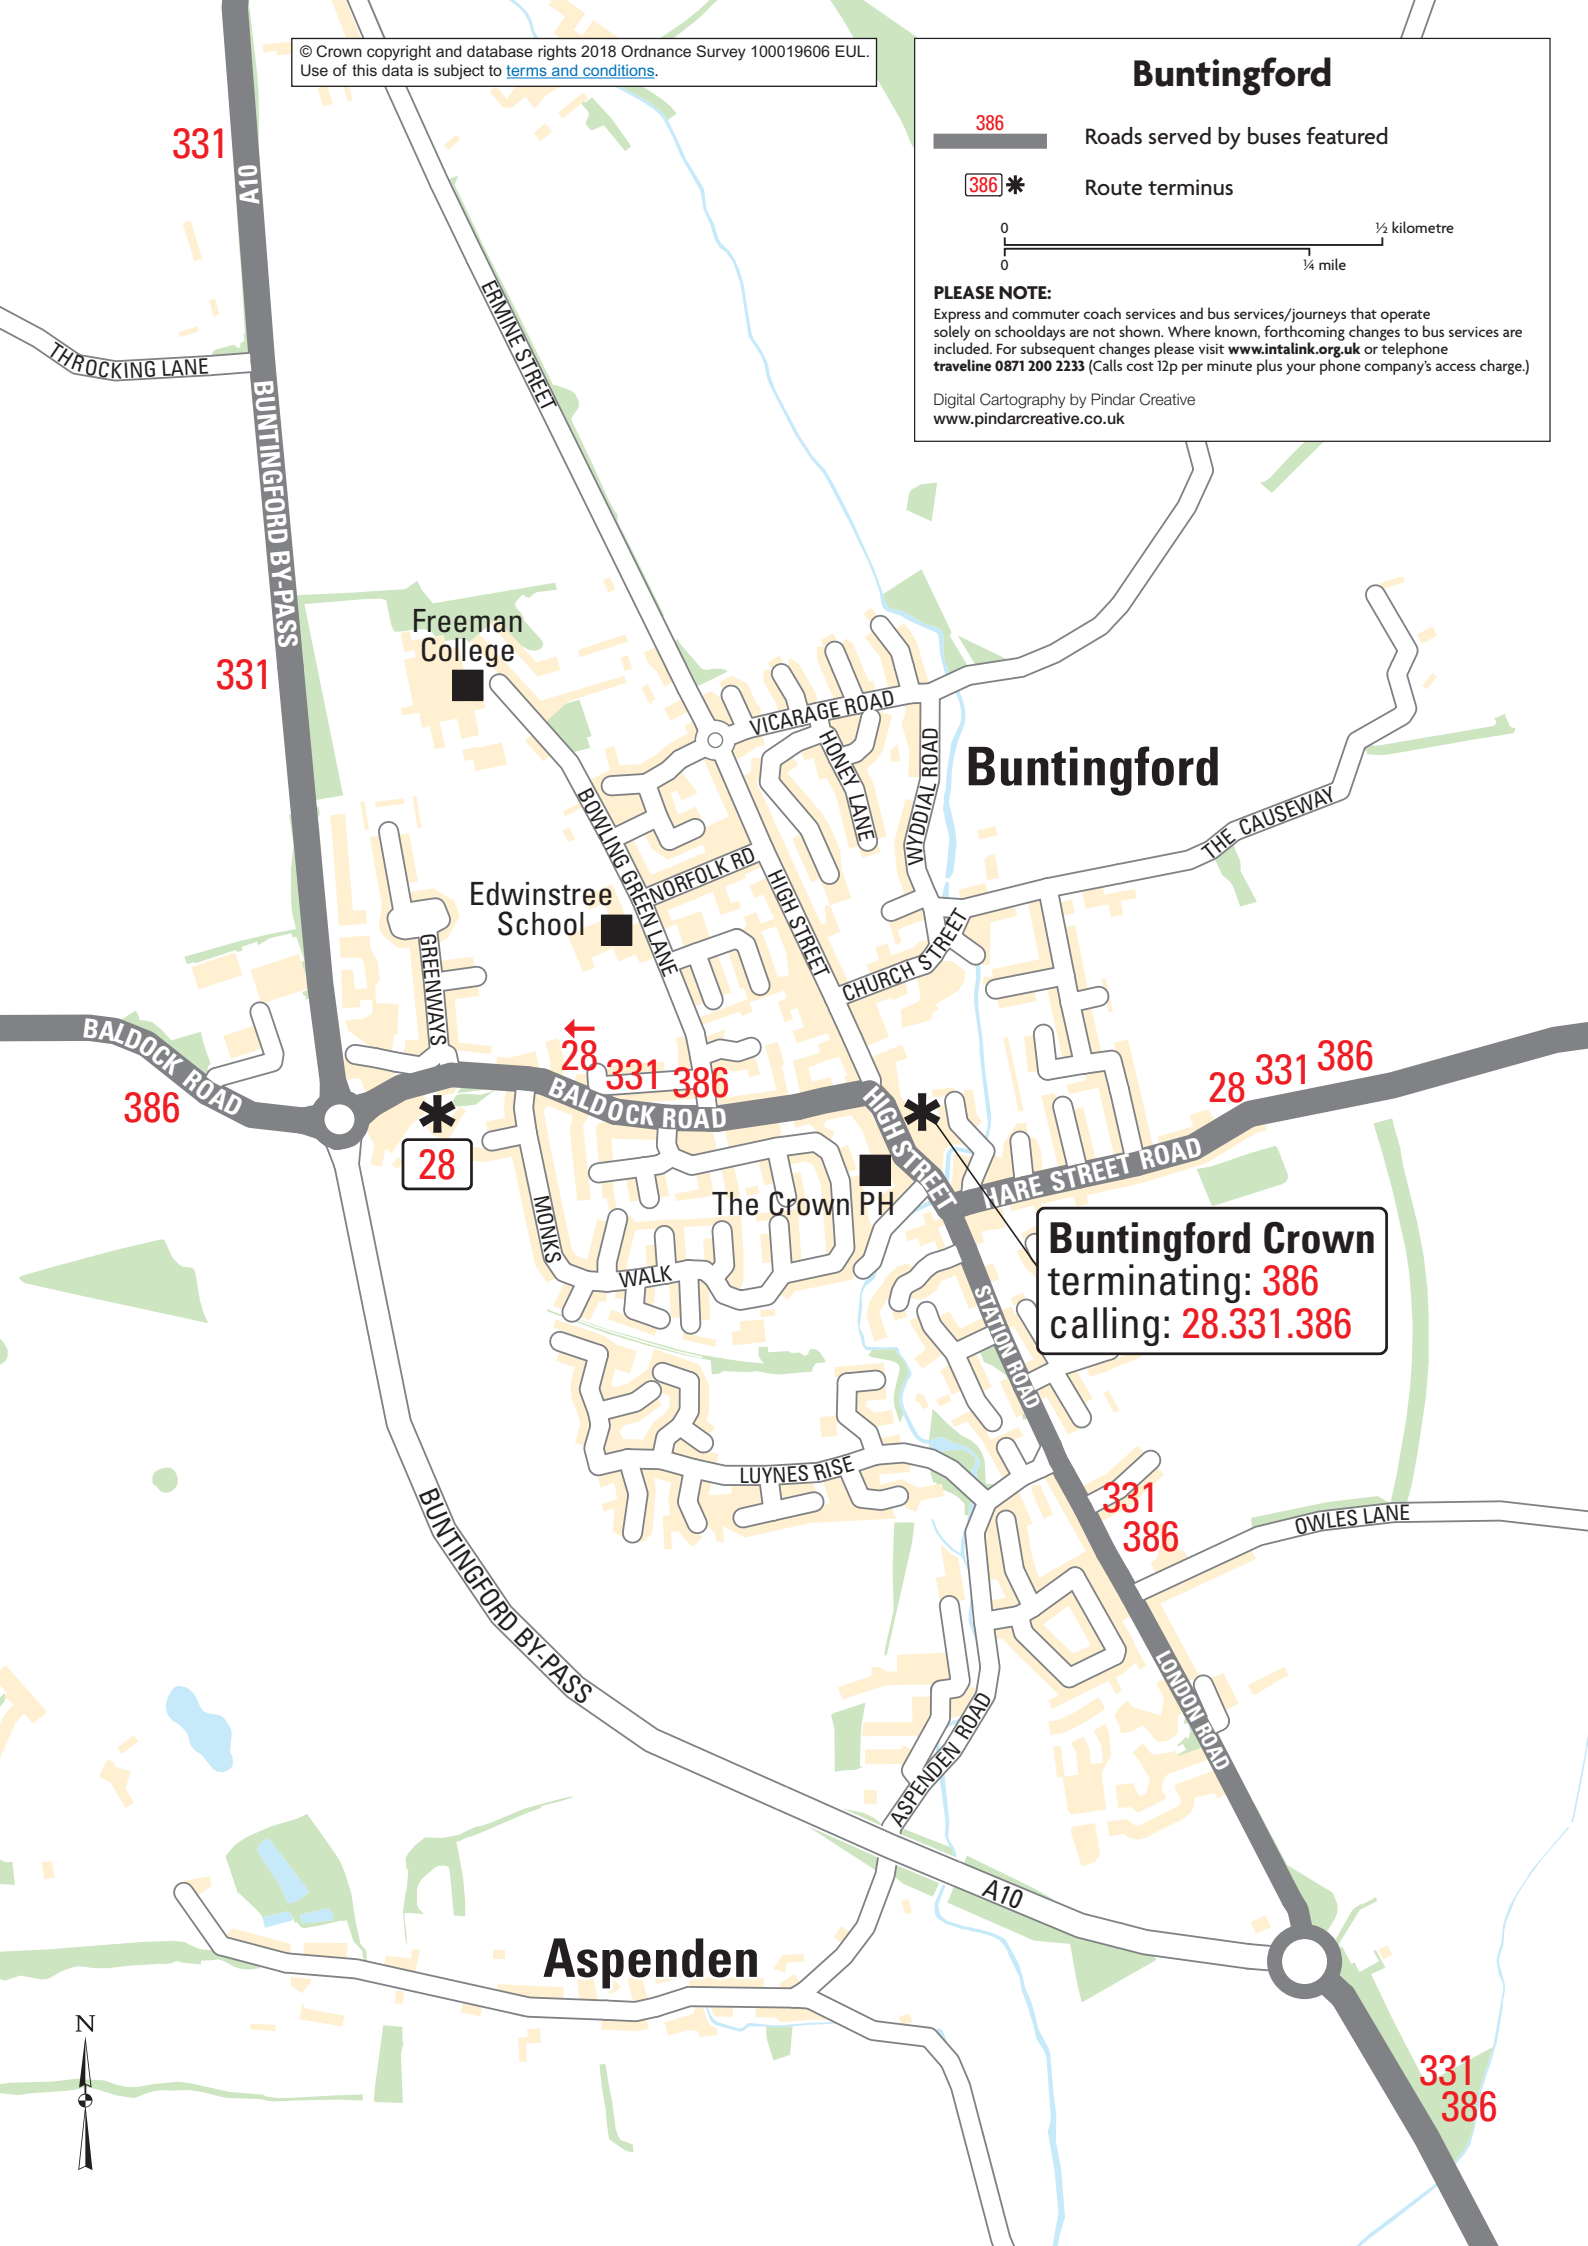

# Buntingford

386

Roads served by buses featured

386 \*

Route terminus

**PLEASE NOTE:**

Express and commuter coach services and bus services/journeys that operate solely on schooldays are not shown. Where known, forthcoming changes to bus services are included. For subsequent changes please visit [www.intalink.org.uk](http://www.intalink.org.uk) or telephone **traveline 0871 200 2233** (Calls cost 12p per minute plus your phone company's access charge.)

Digital Cartography by Pindar Creative  
[www.pindarcreative.co.uk](http://www.pindarcreative.co.uk)

**Buntingford Crown**  
terminating: 386  
calling: 28.331.386