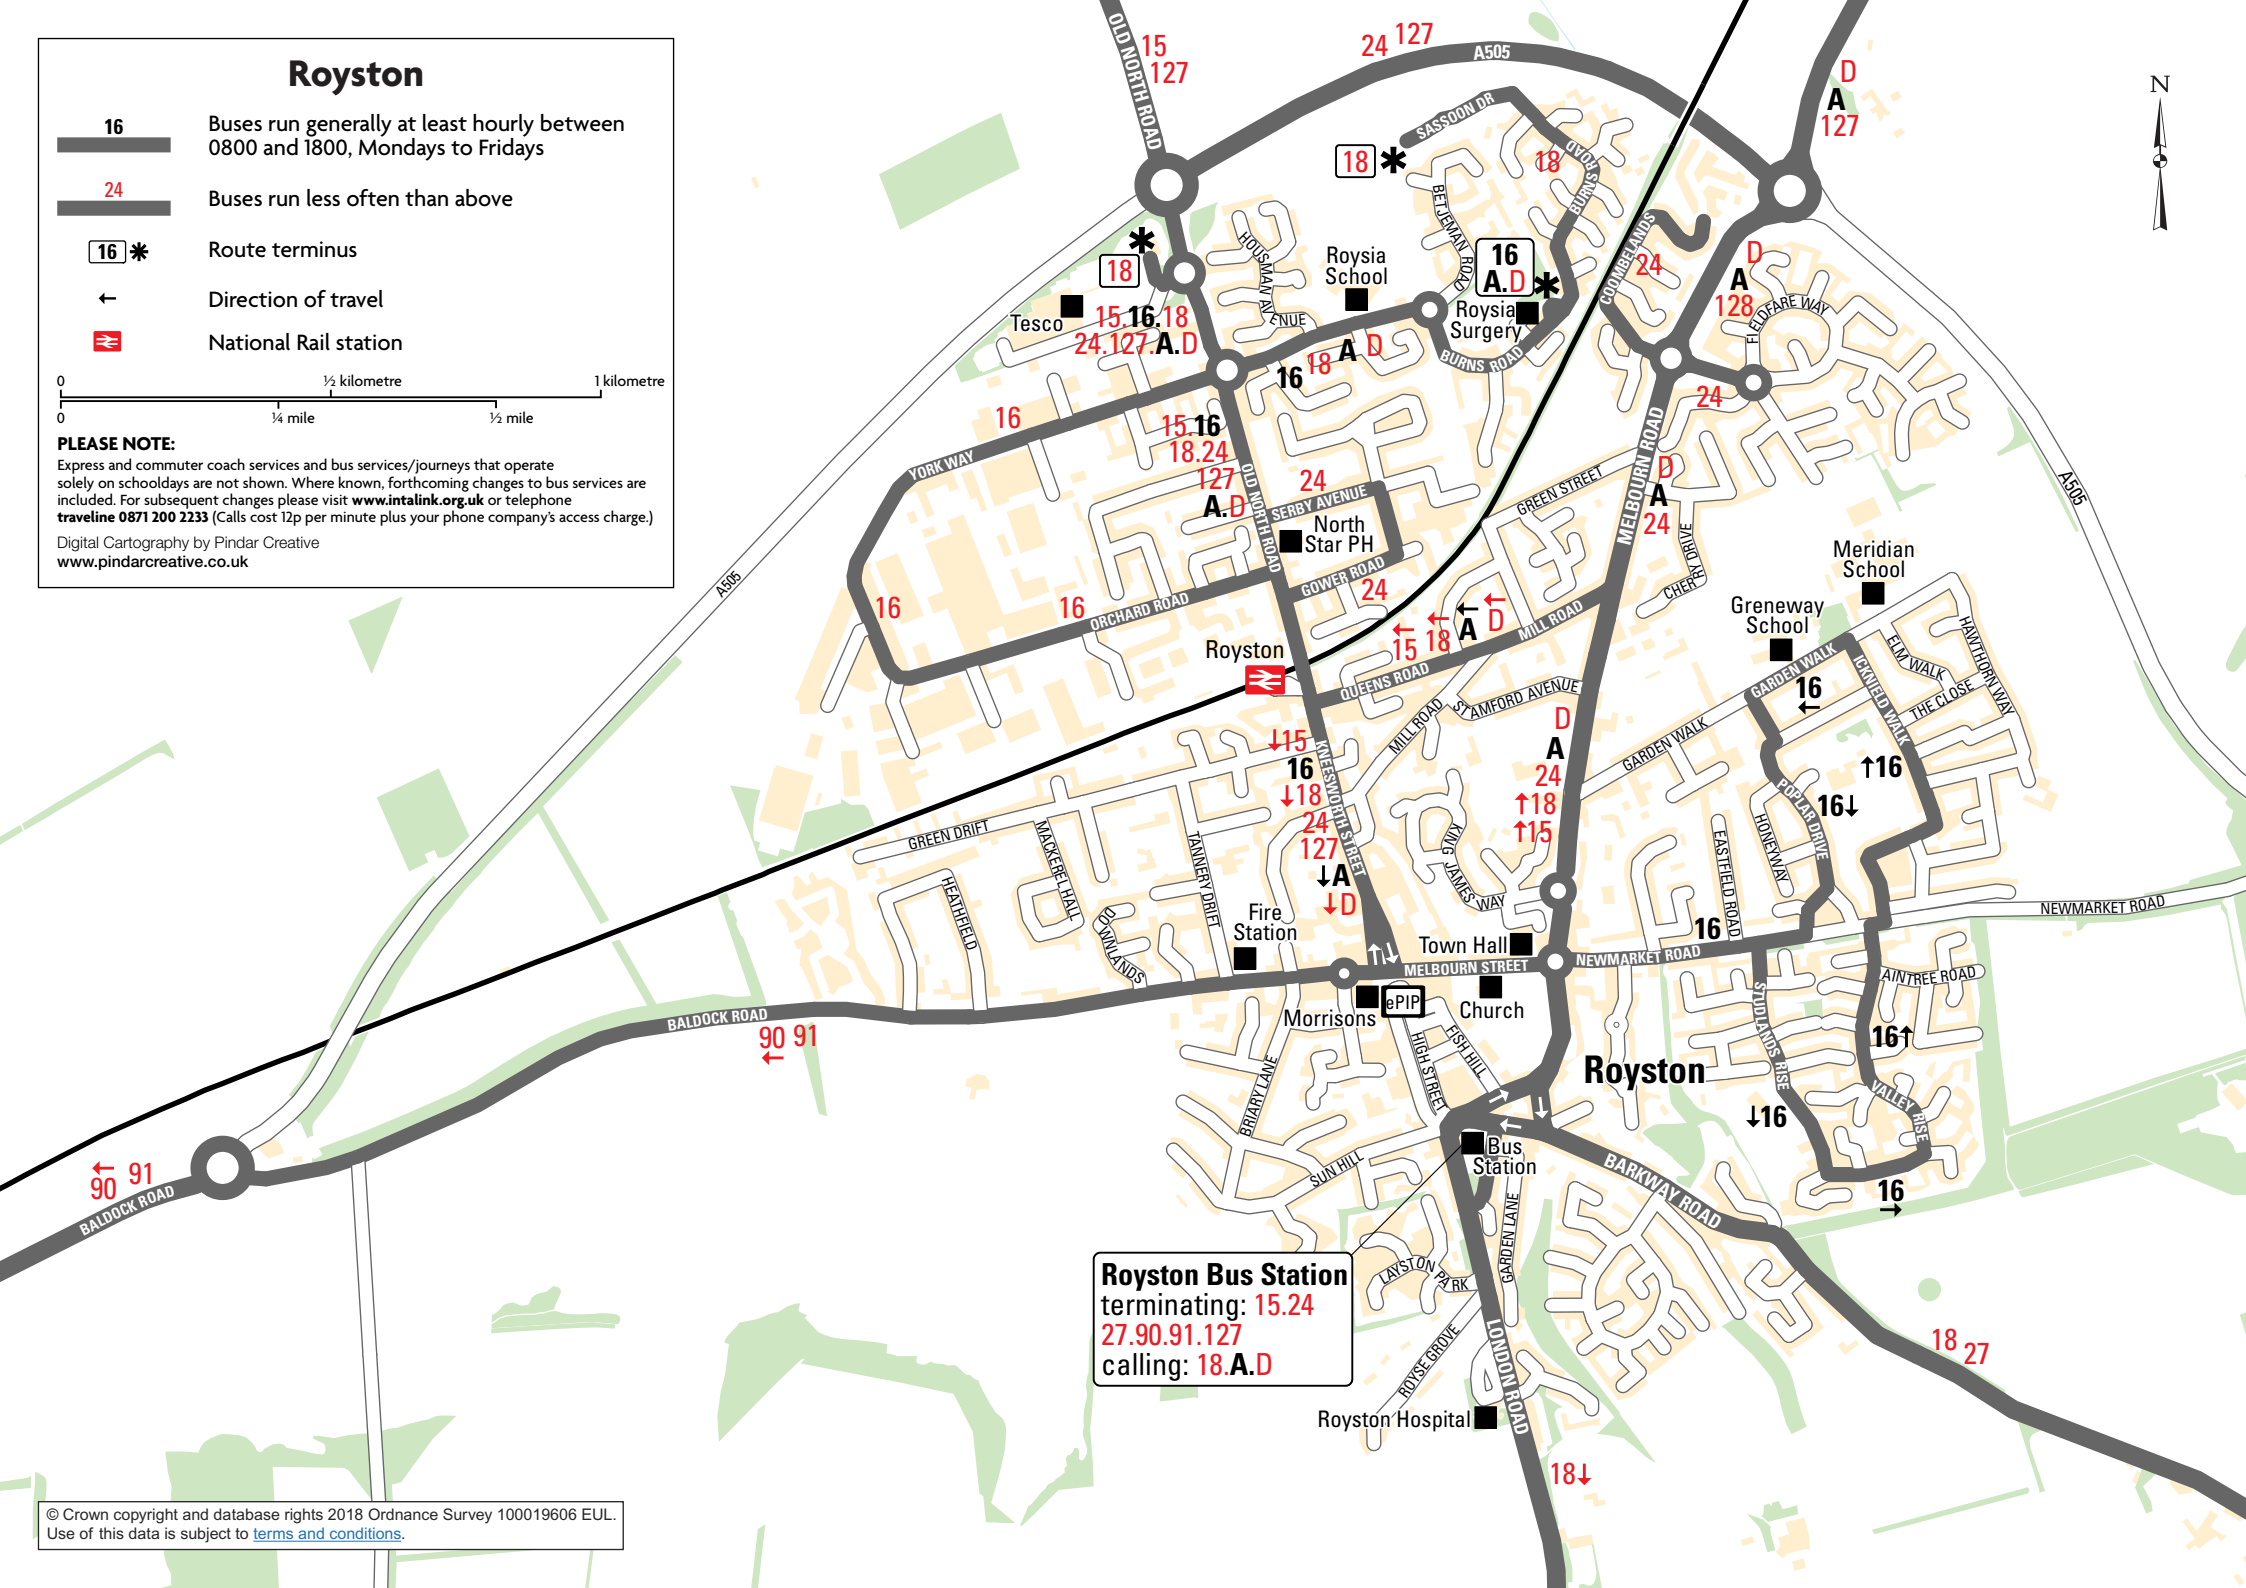

Royston

- 16** Buses run generally at least hourly between 0800 and 1800, Mondays to Fridays
- 24** Buses run less often than above
- 16 *** Route terminus
- ←** Direction of travel
-  National Rail station

Digital Cartography by Pindar Creative
www.pindarcreative.co.uk

Royston Bus Station
terminating: 15.24
27.90.91.127
calling: 18.A.D