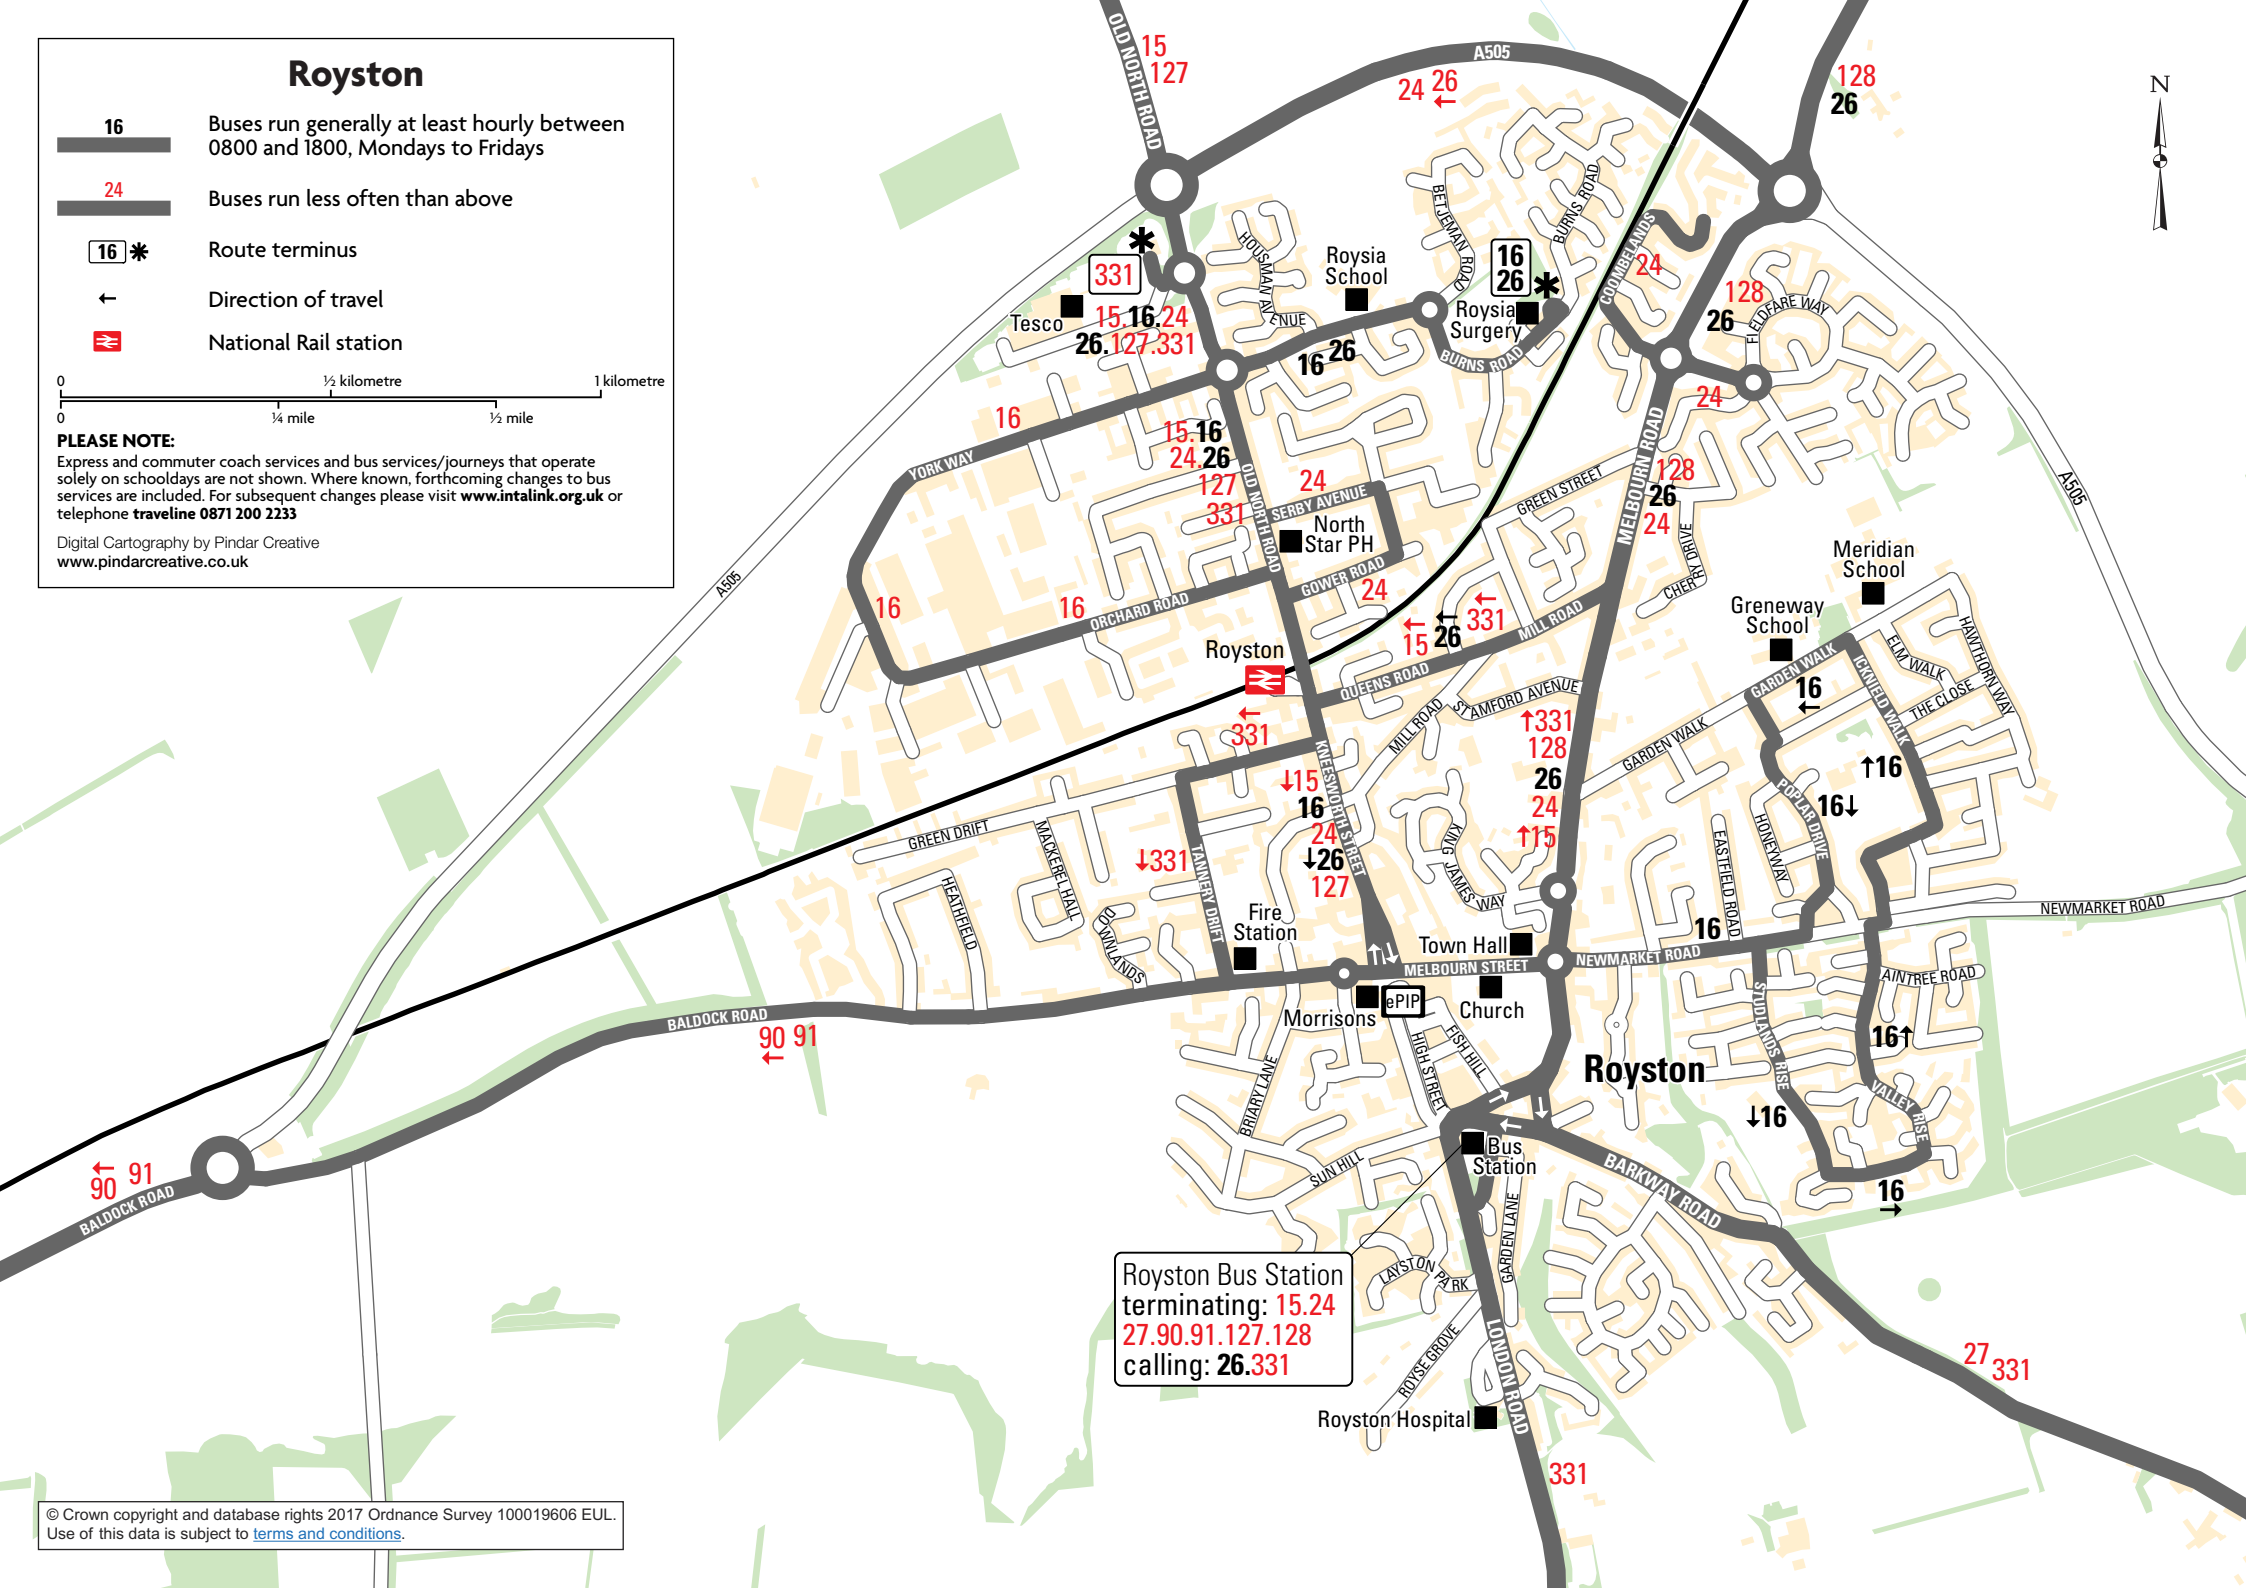

Royston

- 16** Buses run generally at least hourly between 0800 and 1800, Mondays to Fridays
- 24** Buses run less often than above
- 16 *** Route terminus
- ←** Direction of travel
-  National Rail station

Digital Cartography by Pindar Creative
www.pindarcreative.co.uk

Royston Bus Station
terminating: 15.24
27.90.91.127.128
calling: 26.331