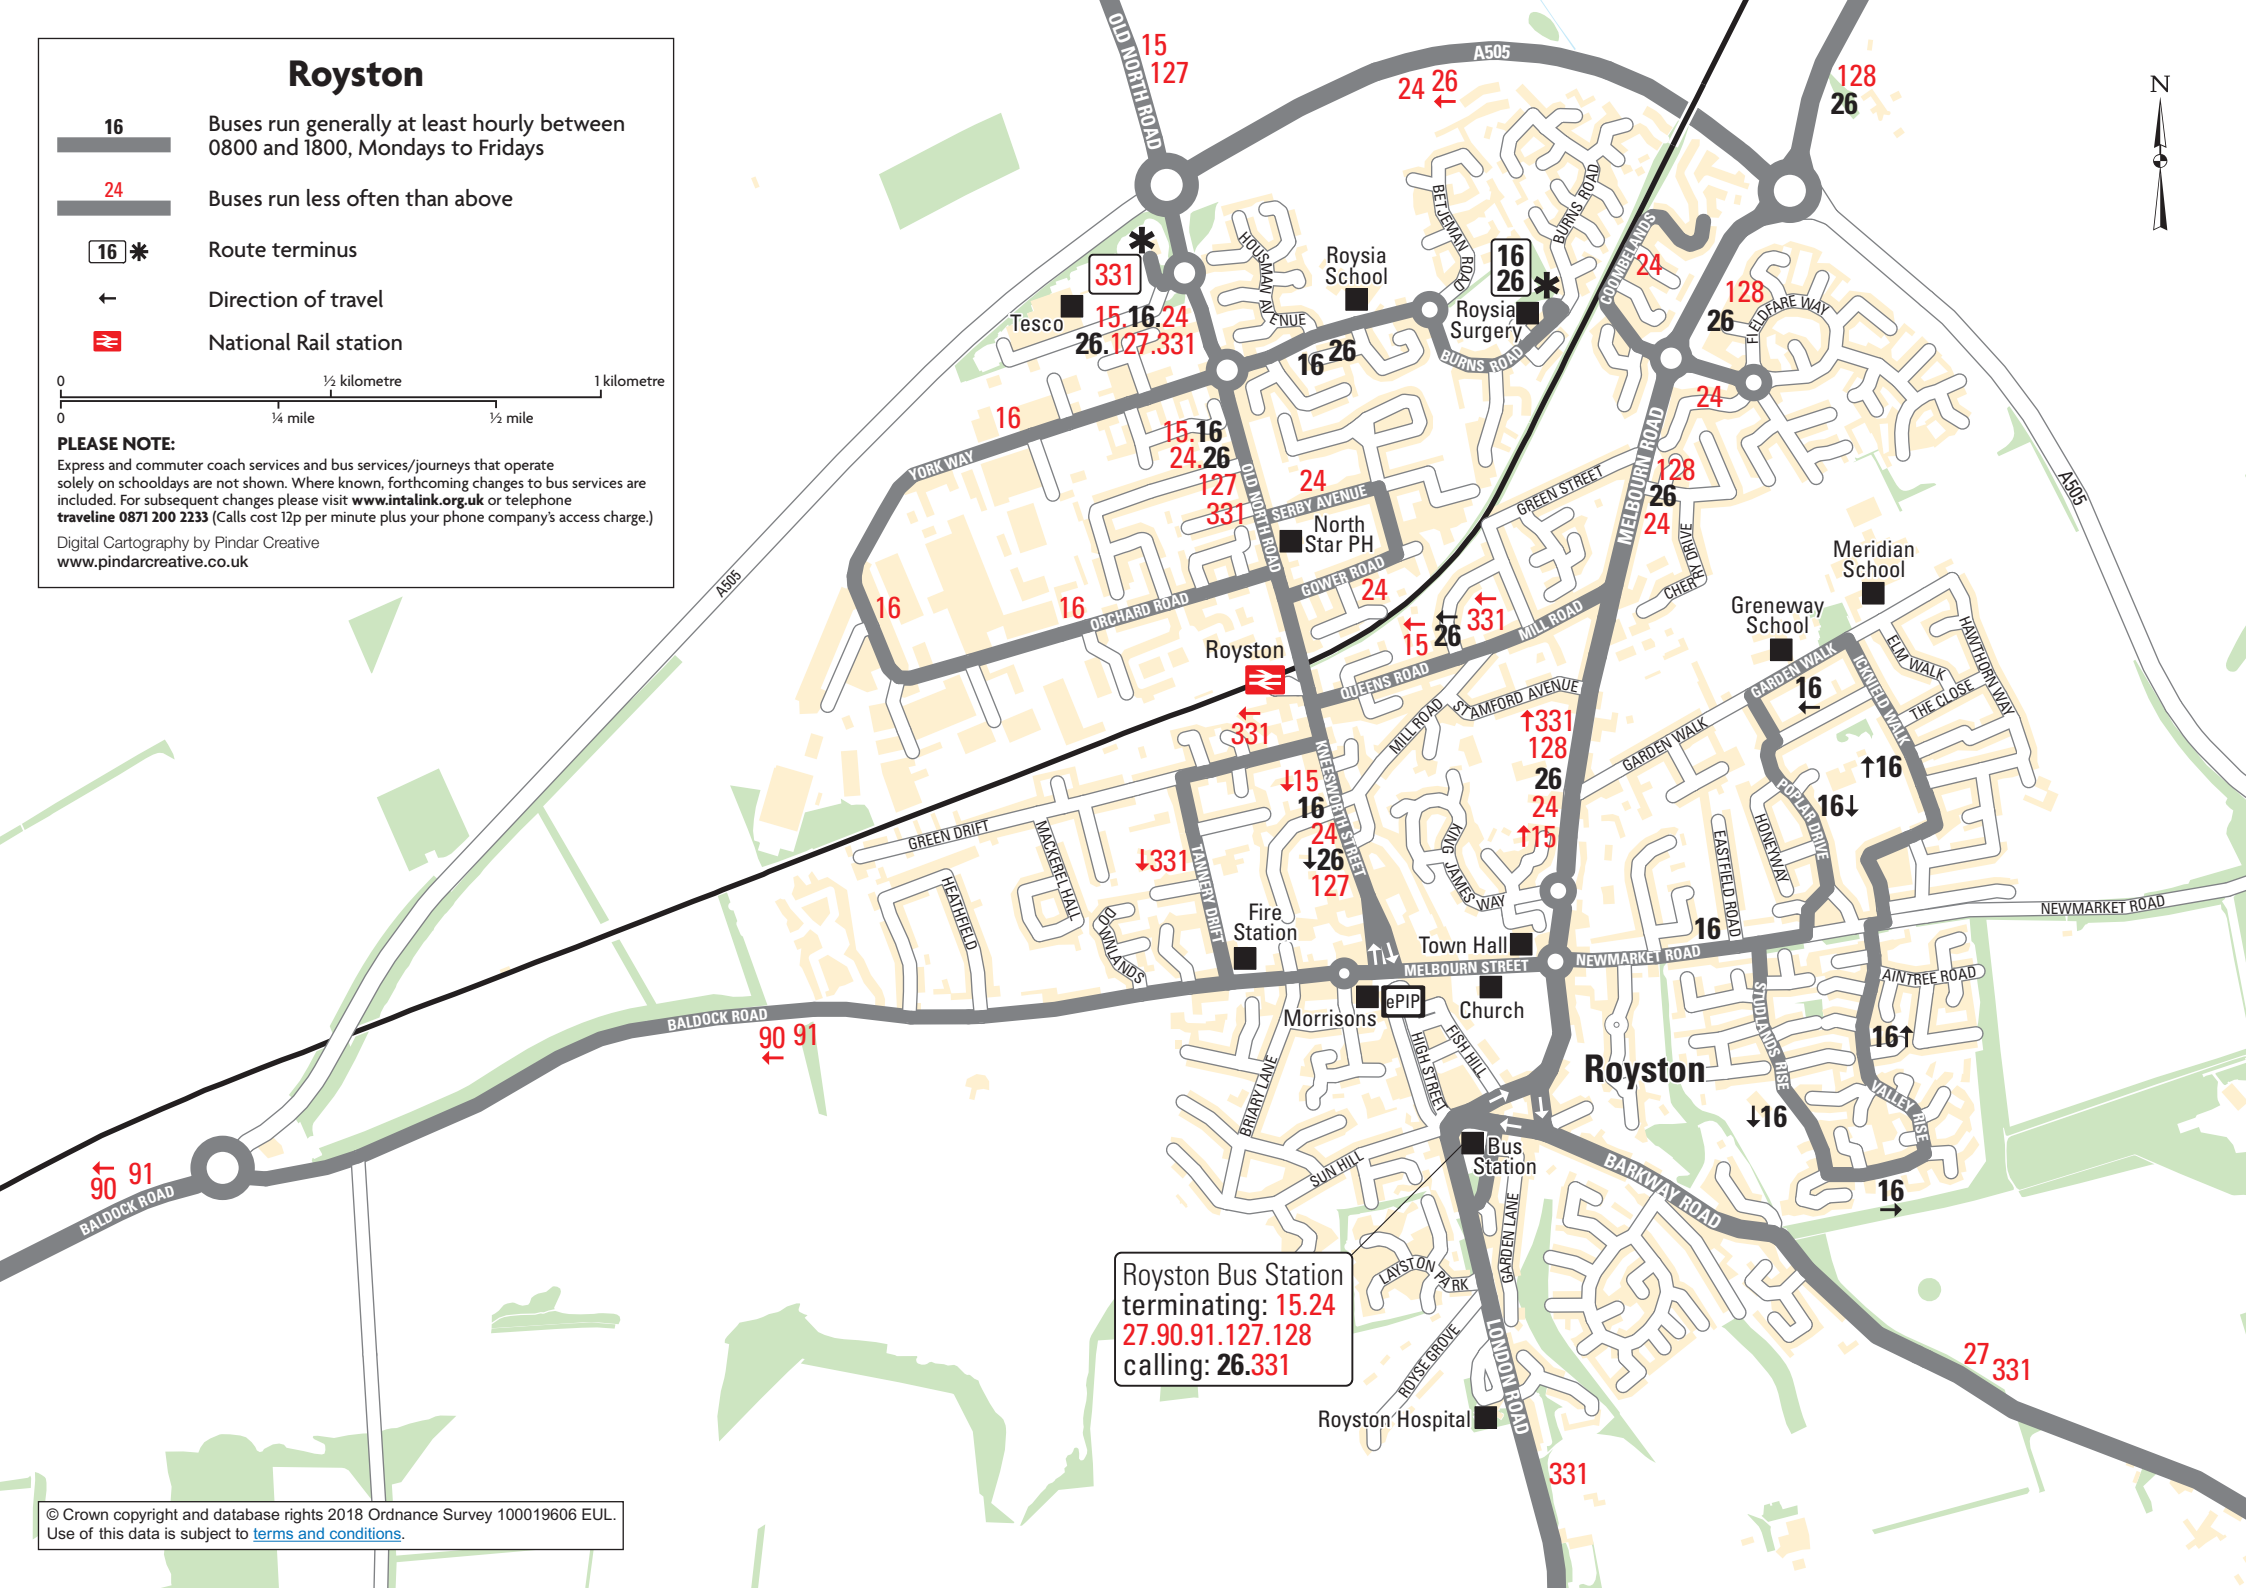

# Royston

- 16** Buses run generally at least hourly between 0800 and 1800, Mondays to Fridays
- 24** Buses run less often than above
- 16 \*** Route terminus
- ← Direction of travel
-  National Rail station

Digital Cartography by Pindar Creative  
[www.pindarcreative.co.uk](http://www.pindarcreative.co.uk)

Royston Bus Station  
terminating: 15.24  
27.90.91.127.128  
calling: 26.331