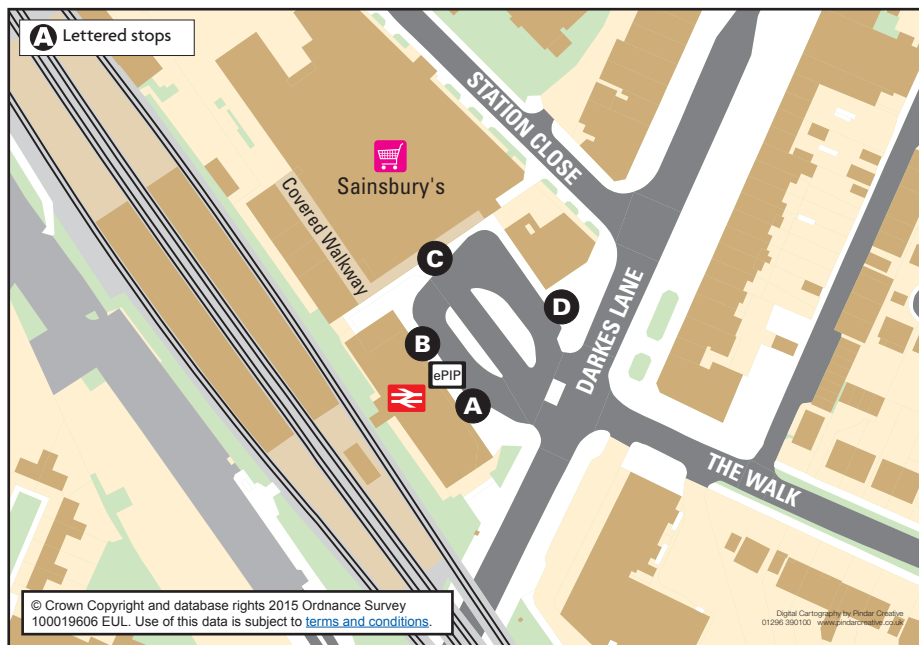

# Where to Board Your Bus or Coach at Potters Bar Railway Station

Service	Final Destination	Boarding Point(s)
84	New Barnet	A
84	St Albans	B
242	Waltham Cross	A
242◆	Cranborne Road Industrial Estate	A
242■	Welwyn Garden City	C
298	Arnos Grove Underground Station	C
313	Chingford	D
313●	Dame Alice Owen's School	D
398●	Brookmans Park, Chancellors School	A
398	Borehamwood/Watford	B
610/611◆	Enfield	D
610/611◆	Hatfield/Luton	B
PB1	Oakmere Avenue	A
PB1	Shillitoe Avenue	A