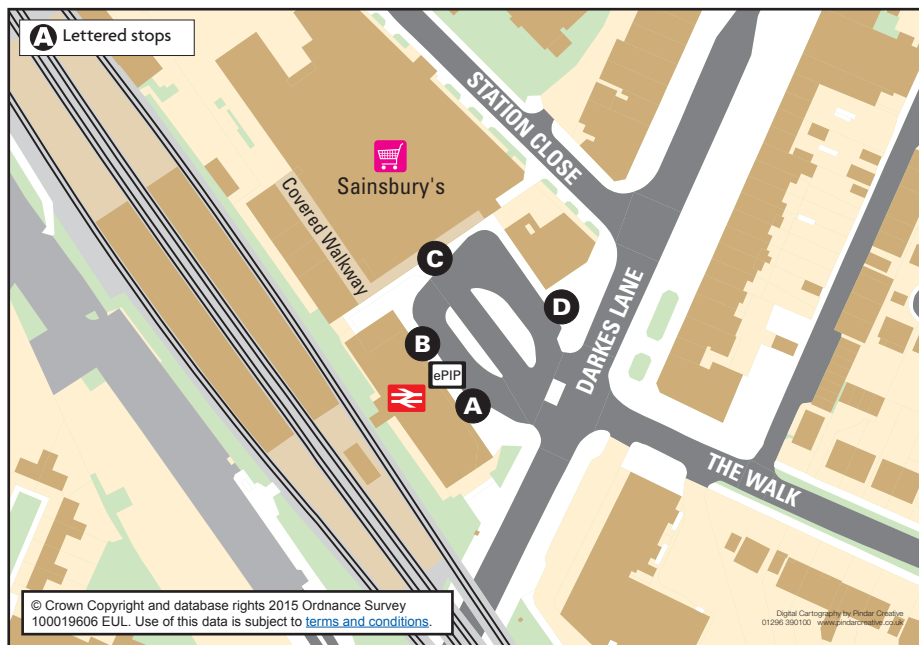

Where to Board Your Bus or Coach at Potters Bar Railway Station

Service	Final Destination	Boarding Point(s)
84/84A	New Barnet	A
84/84A	St Albans	B
242	Waltham Cross	A
242■	Welwyn Garden City	C
298	Arnos Grove Underground Station	C
298	Cranborne Road Industrial Estate	C
313	Chingford	D
313●	Dame Alice Owen's School	D
398●	Brookmans Park, Chancellors School	A
398	Borehamwood/Watford	B
610/611◆	Enfield	D
610/611◆	Hatfield/Luton	B
PB1	Oakmere Avenue	A
PB1	Shillitoe Avenue	A