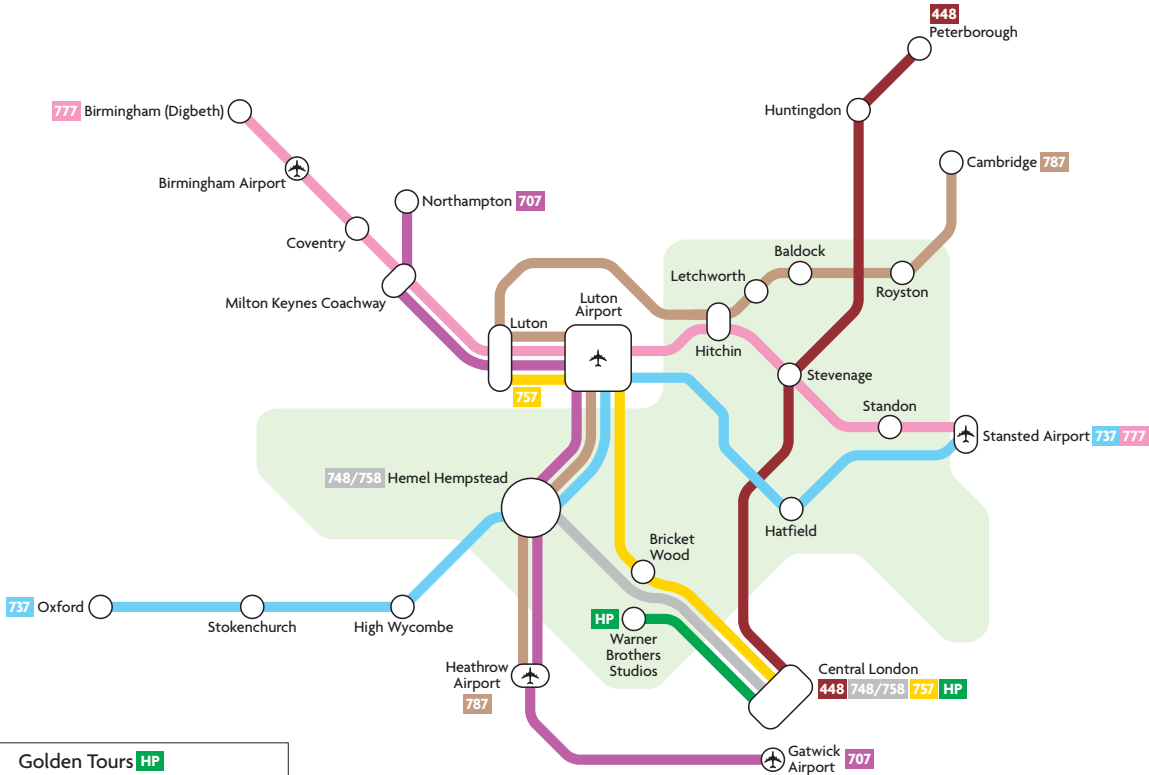

# Hertfordshire Express Coach Services

Golden Tours **HP**  
 Green Line **757 748/758**  
 National Express **448 707 737 777 787**

**707** = Route terminus