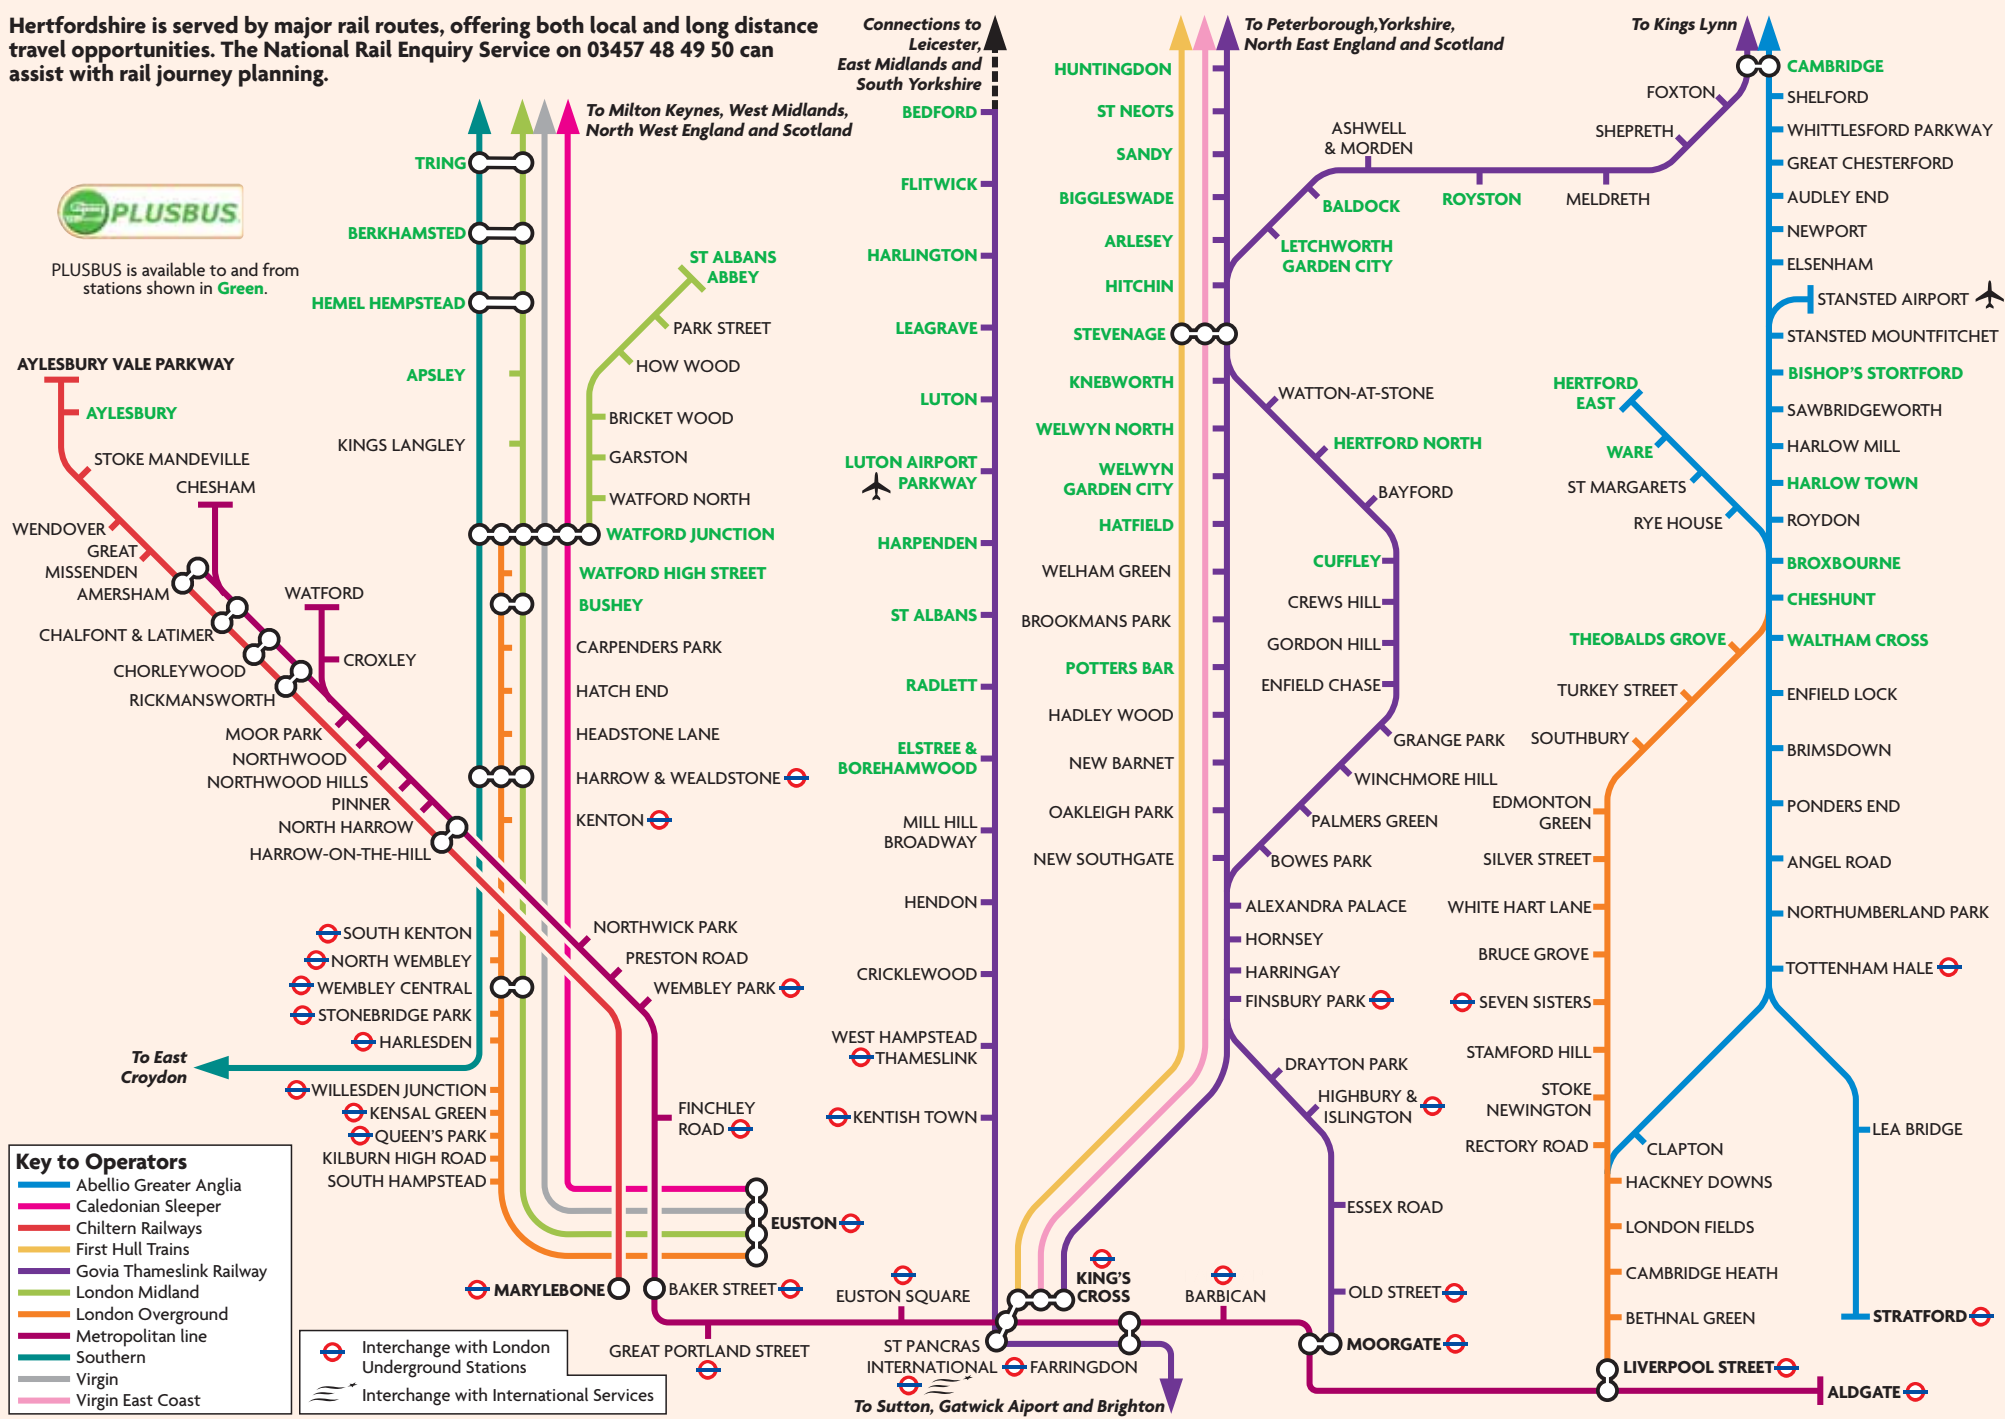

Hertfordshire is served by major rail routes, offering both local and long distance travel opportunities. The National Rail Enquiry Service on 03457 48 49 50 can assist with rail journey planning.

PLUSBUS is available to and from stations shown in Green.

1. **AYLESBURY VALE PARKWAY**
2. AYLESBURY
   - STOKE MANDEVILLE
   - WENDOVER
   - GREAT MISSENDEN
   - AMERSHAM
   - CHALFONT & LATIMER
   - CHORLEYWOOD
   - RICKMANSWORTH
   - MOOR PARK
   - NORTHWOOD
   - NORTHWOOD HILLS
   - PINNER
   - NORTH HARROW
   - HARROW-ON-THE-HILL
   - WATFORD
   - CROXLEY
   - CHESHAM
   - KINGS LANGLEY
   - WATFORD JUNCTION
   - WATFORD HIGH STREET
   - BUSHEY
   - CARPENDERS PARK
   - HATCH END
   - HEADSTONE LANE
   - HARROW & WEALDSTONE
   - KENTON
   - SOUTH KENTON
   - NORTH WEMBLEY
   - WEMBLEY CENTRAL
   - STONEBRIDGE PARK
   - HARLESDEN
   - WILLESDEN JUNCTION
   - KENSAL GREEN
   - QUEEN'S PARK
   - KILBURN HIGH ROAD
   - SOUTH HAMPSTEAD
   - FINCHLEY ROAD
   - WATFORD NORTH
   - GARSTON
   - BRICKET WOOD
   - HOW WOOD
   - PARK STREET
   - ST ALBANS ABBEY

1. **Key to Operators**
2. Abellio Greater Anglia
   - Caledonian Sleeper
   - Chiltern Railways
   - First Hull Trains
   - Govia Thameslink Railway
   - London Midland
   - London Overground
   - Metropolitan line
   - Southern
   - Virgin
   - Virgin East Coast

- Interchange with London Underground Stations
- Interchange with International Services

Connections to Leicester, East Midlands and South Yorkshire

- BEDFORD
- FLITWICK
- HARLINGTON
- LEAGRAVE
- LUTON
- LUTON AIRPORT PARKWAY
- HARPENDEN
- ST ALBANS
- RADLETT
- ELSTREE & BOREHAMWOOD
- MILL HILL BROADWAY
- HENDON
- CRICKLEWOOD
- WEST HAMPSTEAD
- THAMESLINK
- KENTISH TOWN
- EUSTON
- EUSTON SQUARE
- GREAT PORTLAND STREET

Connections to Peterborough, Yorkshire, North East England and Scotland

- HUNTINGDON
- ST NEOTS
- SANDY
- BIGGLESWADE
- ARLESEY
- HITCHIN
- STEVENAGE
- KNEBORTH
- WELWYN NORTH
- WELWYN GARDEN CITY
- HATFIELD
- WELHAM GREEN
- BROOKMANS PARK
- POTTERS BAR
- HADLEY WOOD
- NEW BARNET
- OAKLEIGH PARK
- NEW SOUTHGATE
- ASHWELL & MORDEN
- BALDOCK
- ROYSTON
- MELDRETH
- LETCHWORTH GARDEN CITY
- WATTON-AT-STONE
- HERTFORD NORTH
- BAYFORD
- CUFFLEY
- CREWS HILL
- GORDON HILL
- ENFIELD CHASE
- GRANGE PARK
- WINCHMORE HILL
- PALMERS GREEN
- BOWES PARK
- ALEXANDRA PALACE
- HORNSEY
- HARRINGAY
- FINSBURY PARK
- DRAYTON PARK
- HIGHBURY & ISLINGTON
- ESSEX ROAD
- OLD STREET
- MOORGATE
- FARRINGDON
- BARBICAN
- ST PANCRAS INTERNATIONAL

To Kings Lynn

- CAMBRIDGE
- SHELFORD
- WHITTLESFORD PARKWAY
- GREAT CHESTERFORD
- AUDLEY END
- NEWPORT
- ELSENHAM
- STANSTED AIRPORT
- STANSTED MOUNTFITCHET
- BISHOP'S STORTFORD
- SAWBRIDGEWORTH
- HARLOW MILL
- HARLOW TOWN
- ROYDON
- BROXBORNE
- CHESHUNT
- WALTHAM CROSS
- ENFIELD LOCK
- BRIMSDOWN
- PONDERS END
- ANGEL ROAD
- NORTHUMBERLAND PARK
- TOTTENHAM HALE
- LEA BRIDGE
- CLAPTON
- HACKNEY DOWNS
- LONDON FIELDS
- CAMBRIDGE HEATH
- BETHNAL GREEN
- LIVERPOOL STREET
- ALDGATE
- HERTFORD EAST
- WARE
- ST MARGARETS
- RYE HOUSE
- THEOBALDS GROVE
- TURKEY STREET
- SOUTHBURY
- EDMONTON GREEN
- SILVER STREET
- WHITE HART LANE
- BRUCE GROVE
- SEVEN SISTERS
- STAMFORD HILL
- STOKE NEWINGTON
- RECTORY ROAD

To Sutton, Gatwick Airport and Brighton