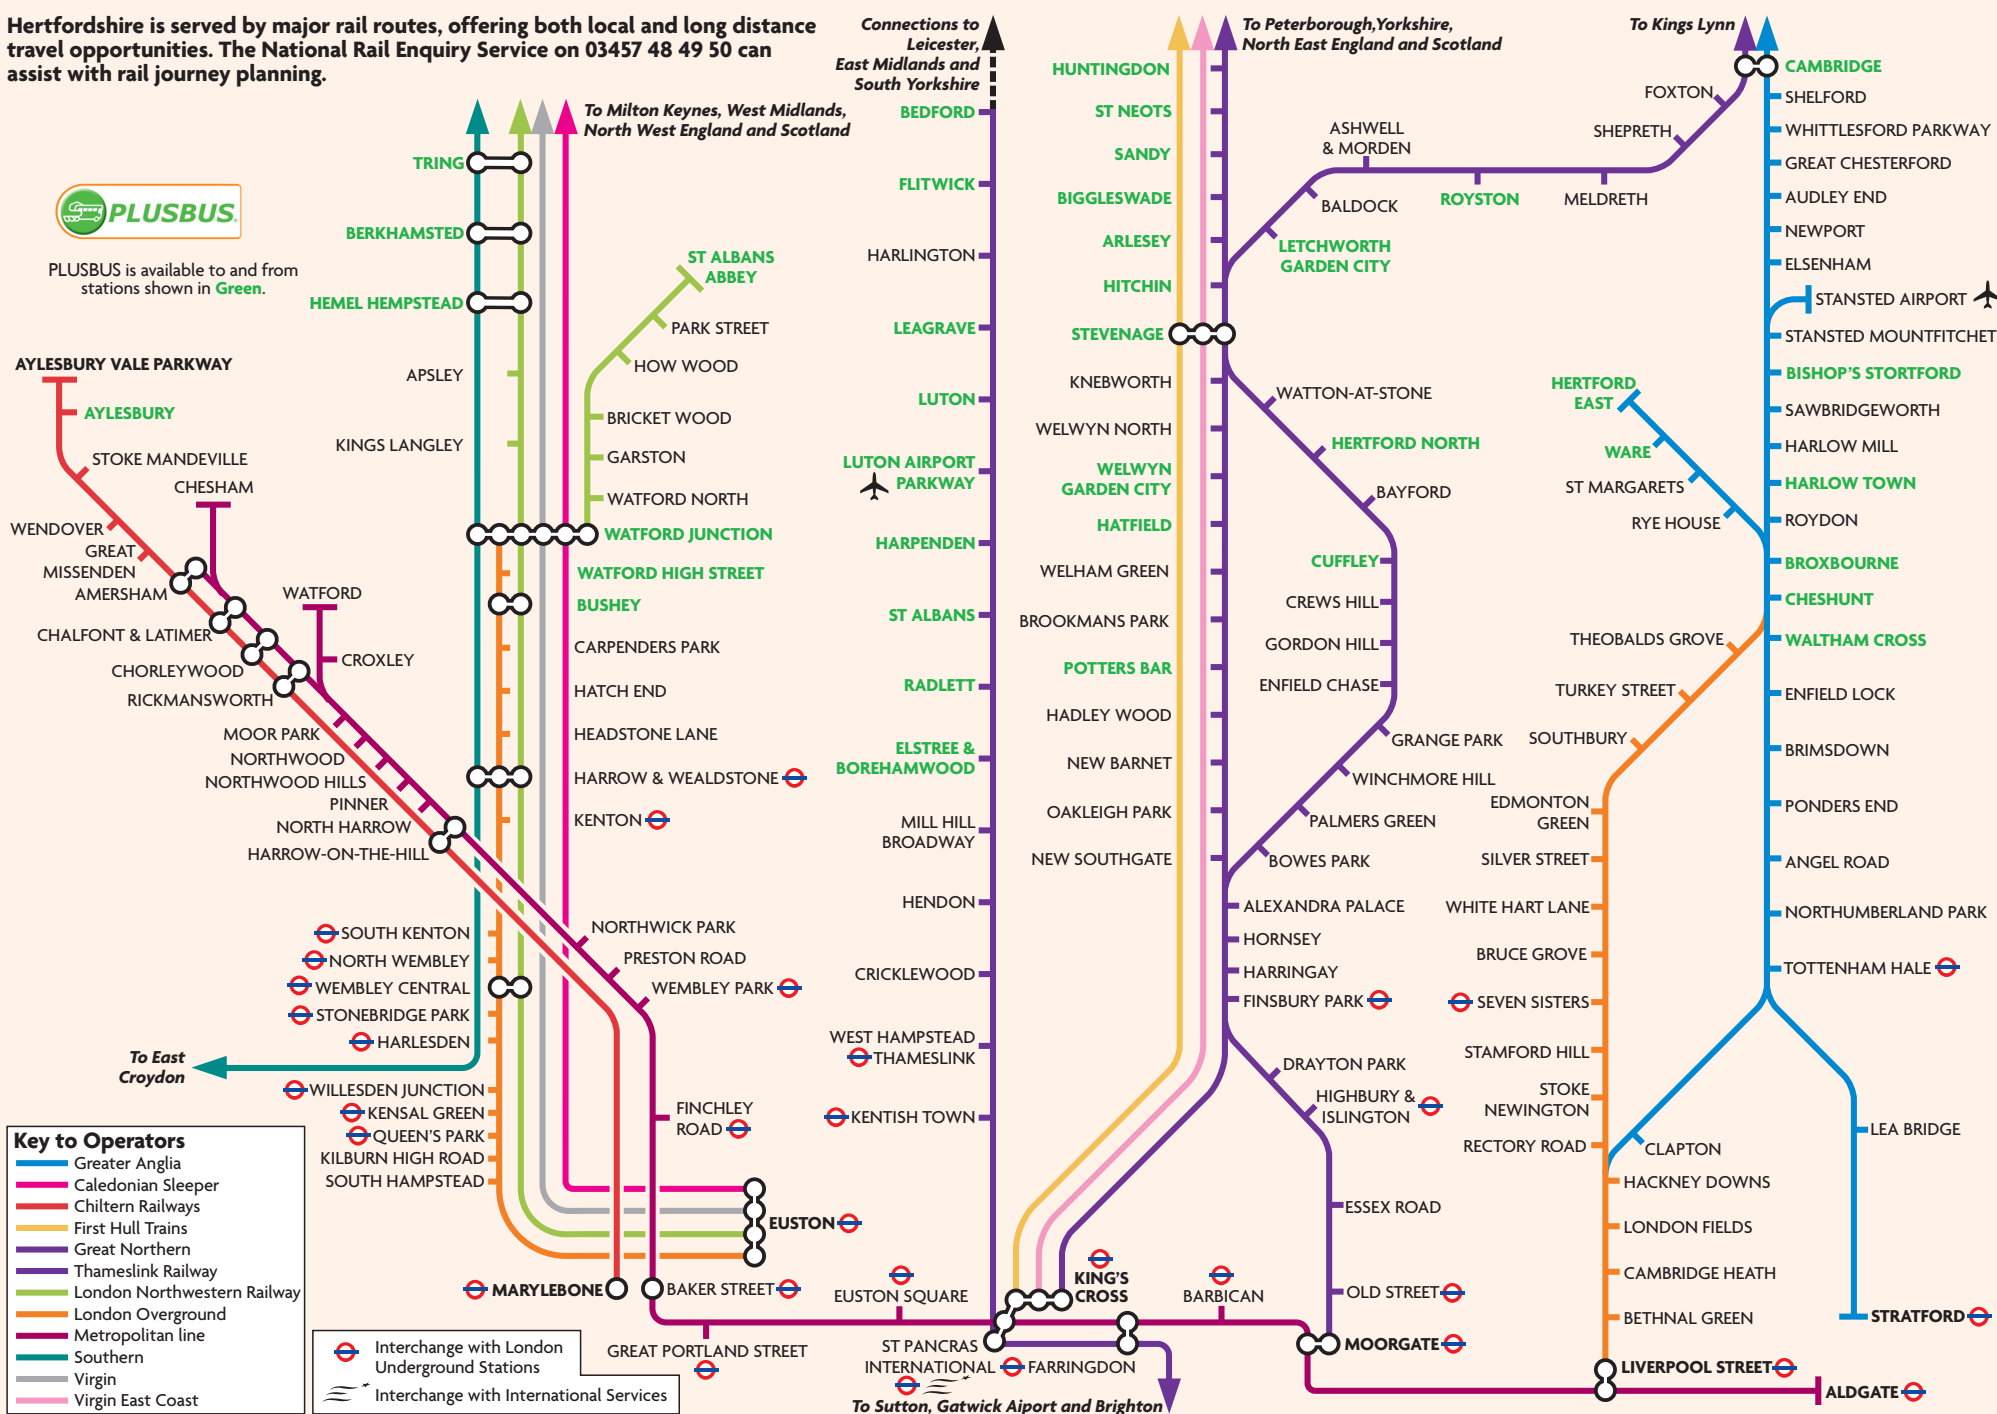

Hertfordshire is served by major rail routes, offering both local and long distance travel opportunities. The National Rail Enquiry Service on 03457 48 49 50 can assist with rail journey planning.

PLUSBUS is available to and from stations shown in Green.

Key to Operators

- Greater Anglia
- Caledonian Sleeper
- Chiltern Railways
- First Hull Trains
- Great Northern
- Thameslink Railway
- London Northwestern Railway
- London Overground
- Metropolitan line
- Southern
- Virgin
- Virgin East Coast

Interchange with London Underground Stations

Interchange with International Services