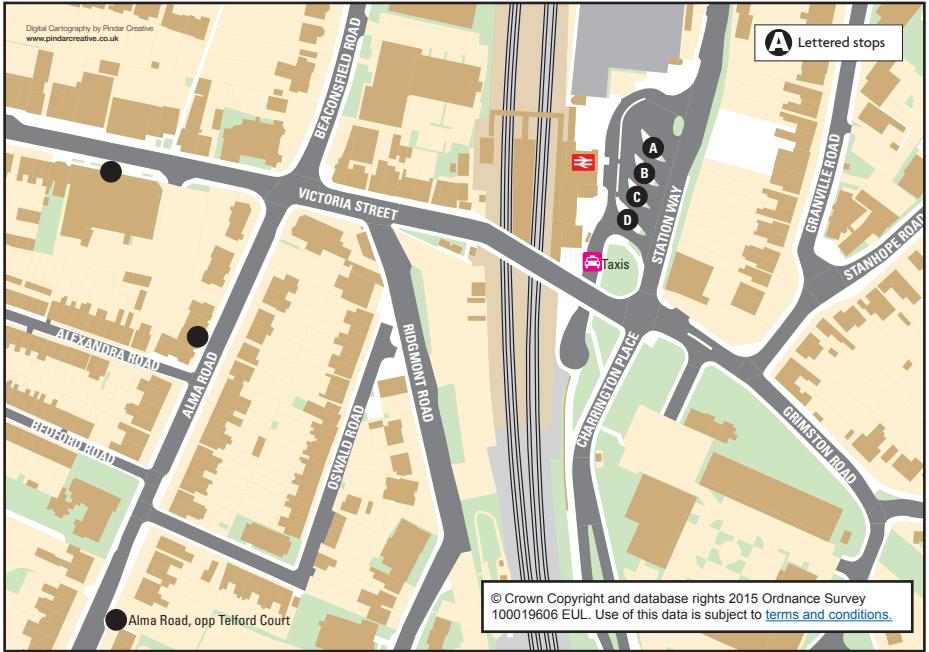

# Where to Board Your Bus or Coach at St Albans Railway Station

Service	Final Destination	Boarding Point(s)
34/35◆	Dunstable	D
34	Oaklands	B
84	New Barnet	B
84	St Albans City Centre	C
230◆	St Albans City Centre	D
230◆	Welwyn Garden City	A
300/301	Hemel Hempstead	D
300/301	Stevenage	A
304	Hitchin❖/ Wheathampstead	D
304/305	Colney Heath/Welham Green	A
305	Tyttenhanger	A
305	Sandridge	D
601	Borehamwood	C
601	Welwyn Garden City	A
602	Watford	C
602	Hatfield	A
653	New Greens Estate	D
653	Jersey Farm/Welwyn Garden City	A
657	St Albans City Centre	C, D
657	Harpenden/Redbourn◆/Flamstead◆	D
658	Borehamwood	B
658	St Albans City Centre	D
724	Harlow	A
724	Heathrow Airport	C
S1	Cell Barnes	B
S1	St Albans City Centre	D
S4	Cottonmill	C
S7◆	Verulam Estate/ Marshalswick	D
S8	Marshalswick	D
S8	Verulam Estate	D
SC1	St Albans Abbey Railway Station	C

❖ Mondays to Saturdays Only

◆ Limited service

Service 230 operates on Wednesdays Only

**Buses to St Albans City Centre:** All services from stops C and D serve St Albans City Centre

**A** Lettered stops

Alma Road, opp Telford Court