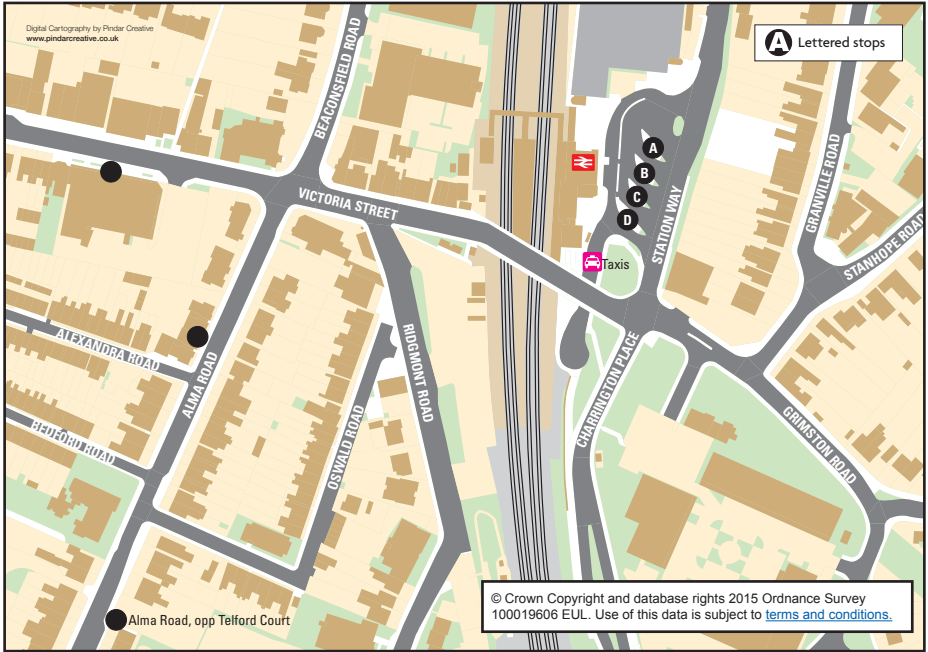

# Where to Board Your Bus or Coach at St Albans Railway Station

Service	Final Destination	Boarding Point(s)
34/35◆	Dunstable	D
34	Oaklands	B
84	New Barnet	B
84	St Albans City Centre	C
230◆	St Albans City Centre	D
230◆	Welwyn Garden City	A
300/301	Hemel Hempstead	D
300/301	Stevenage	A
304	Hitchin❖/ Wheathampstead	D
304/305	Colney Heath/Welham Green	A
305	Tyttenhanger	A
305	Sandridge	D
601	Borehamwood	C
601	Welwyn Garden City	A
602	Watford	C
602	Hatfield	A
653	New Greens Estate	D
653	Jersey Farm/Welwyn Garden City	A
657	St Albans City Centre	C, D
657	Harpenden/Redbourn◆/Flamstead◆	D
658	Borehamwood	B
658	St Albans City Centre	D
724	Harlow	A
724	Heathrow Airport	C
S1	Cell Barnes	B
S1	St Albans City Centre	D
S4	Cottonmill	C
S7◆	Verulam Estate/ Marshalswick	D
S8	Marshalswick	D
S8	Verulam Estate	D

❖ Mondays to Saturdays Only

◆ Limited service

Service 230 operates on Wednesdays Only

**Buses to St Albans City Centre:** All services from stops C and D serve St Albans City Centre

**A** Lettered stops

● Alma Road, opp Telford Court