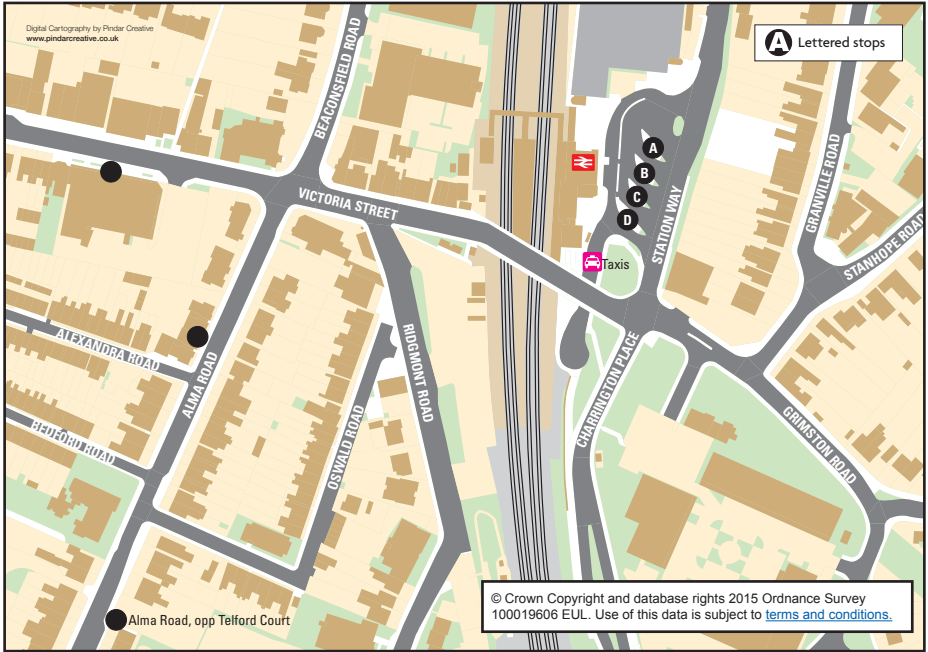

Where to Board Your Bus or Coach at St Albans City Railway Station

Service	Final Destination	Boarding Point(s)
34	Dunstable	D
34	Oaklands	B
84	New Barnet	B
84	St Albans City Centre	C
230◆	St Albans City Centre	D
230◆	Welwyn Garden City	A
300/301	Hemel Hempstead	D
300/301	Stevenage	A
304	Hitchin✧/ Wheathampstead	D
304/305	Colney Heath/Welham Green	A
305	Tyttenhanger	A
305	Sandridge	D
601	Borehamwood	C
601	Welwyn Garden City	A
602	Watford	C
602	Hatfield	A
653	New Greens Estate	D
653	Jersey Farm/Welwyn Garden City	A
657	Borehamwood	D
657	Harpenden/Redbourn■	D
724	Harlow	A
724	Heathrow Airport	C
S1	Cell Barnes	B
S1	St Albans City Centre	D
S4	Cottonmill	C
S7◆	Verulam Estate/ Marshalswick	D
S8	Marshalswick	D
S8	Verulam Estate	D

■ Sundays Only

◆ Limited service

Service 230 operates on Wednesdays Only

Buses to St Albans City Centre: All services from stops C and D serve St Albans City Centre

A Lettered stops

Alma Road, opp Telford Court