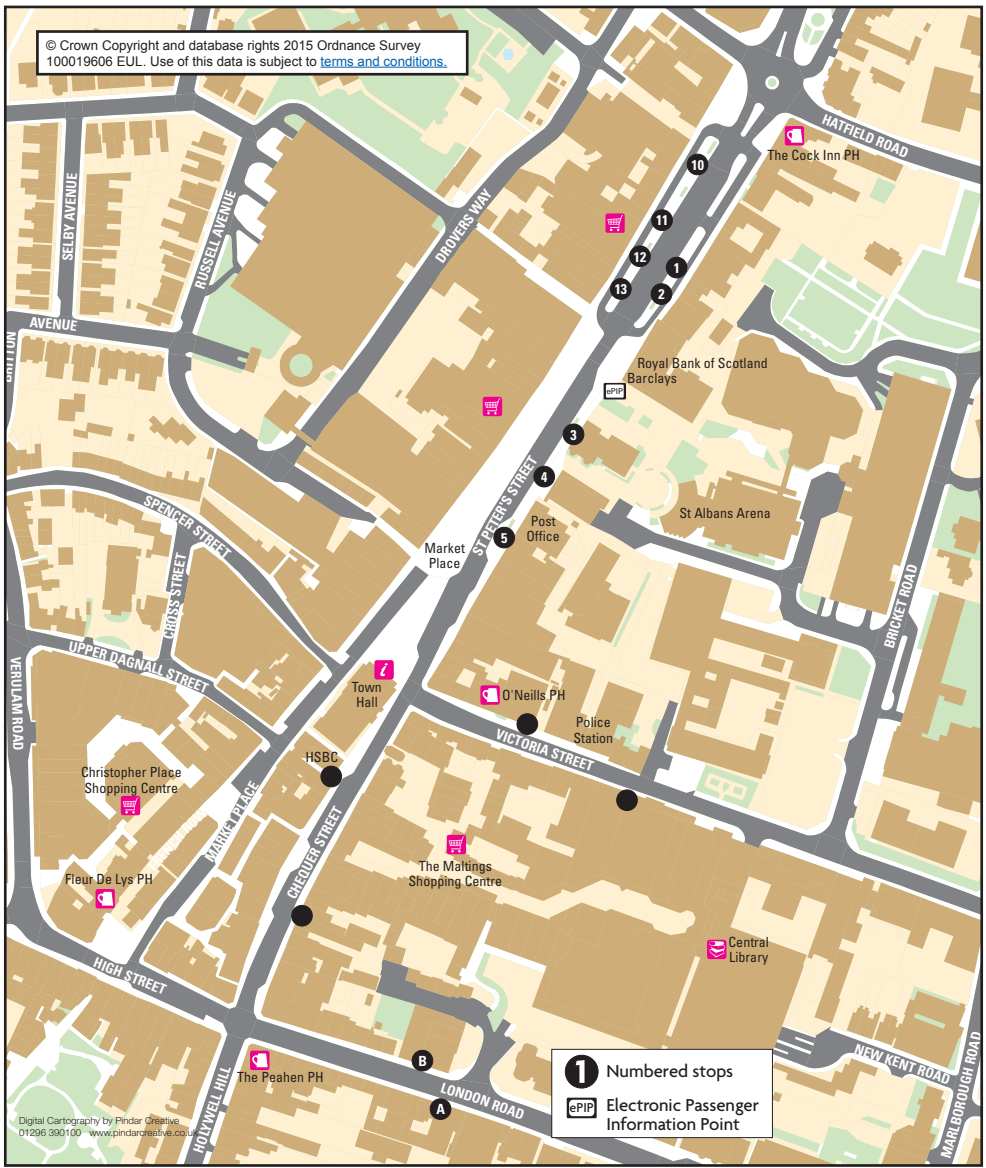

Where to Board Your Bus or Coach in St Albans, St Peter's Street

Service	Final Destination	Boarding Point(s)
34	Dunstable	12
84/84A	New Barnet	2
84/84A	Luton	10
84/84A	Firbank Road (St Albans)	13
84●	New Greens Estate	10
230◆	Welwyn Garden City	1
300/301	Hemel Hempstead	12
300/301	Stevenage	1
304	Hitchin✧/ Wheathampstead	13
304/305	Colney Heath/Welham Green	1
305	Tyttenhanger	1
305	Sandridge	13
321	Luton	10
321	Watford	5
361	New Greens Estate	11
361	Bricket Wood	5
601	Welwyn Garden City	1
601	Borehamwood	4
602	Watford	2
602	Hatfield	1
653◆	New Greens Estate	11
653	Jersey Farm/Welwyn Garden City	1
657	St Albans Railway Station■/Borehamwood	2
657	Harpenden/Redbourn■	13
724	Heathrow Airport	5
724	Harlow	10
S1	Cell Barnes	3
S4/S5	Cottonmill	4
S4	St Albans Railway Station	11
S8	Marshalswick/St Albans Railway Station◆	13
S9	Marshalswick	13
S8/S9	Verulam Estate	5

● Schooldays Only

◆ Limited Service

■ Sundays Only

Service 230 operates on Wednesdays Only

© Crown Copyright and database rights 2015 Ordnance Survey
100019606 EUL. Use of this data is subject to [terms and conditions](#).

1 Numbered stops
ePIP Electronic Passenger Information Point