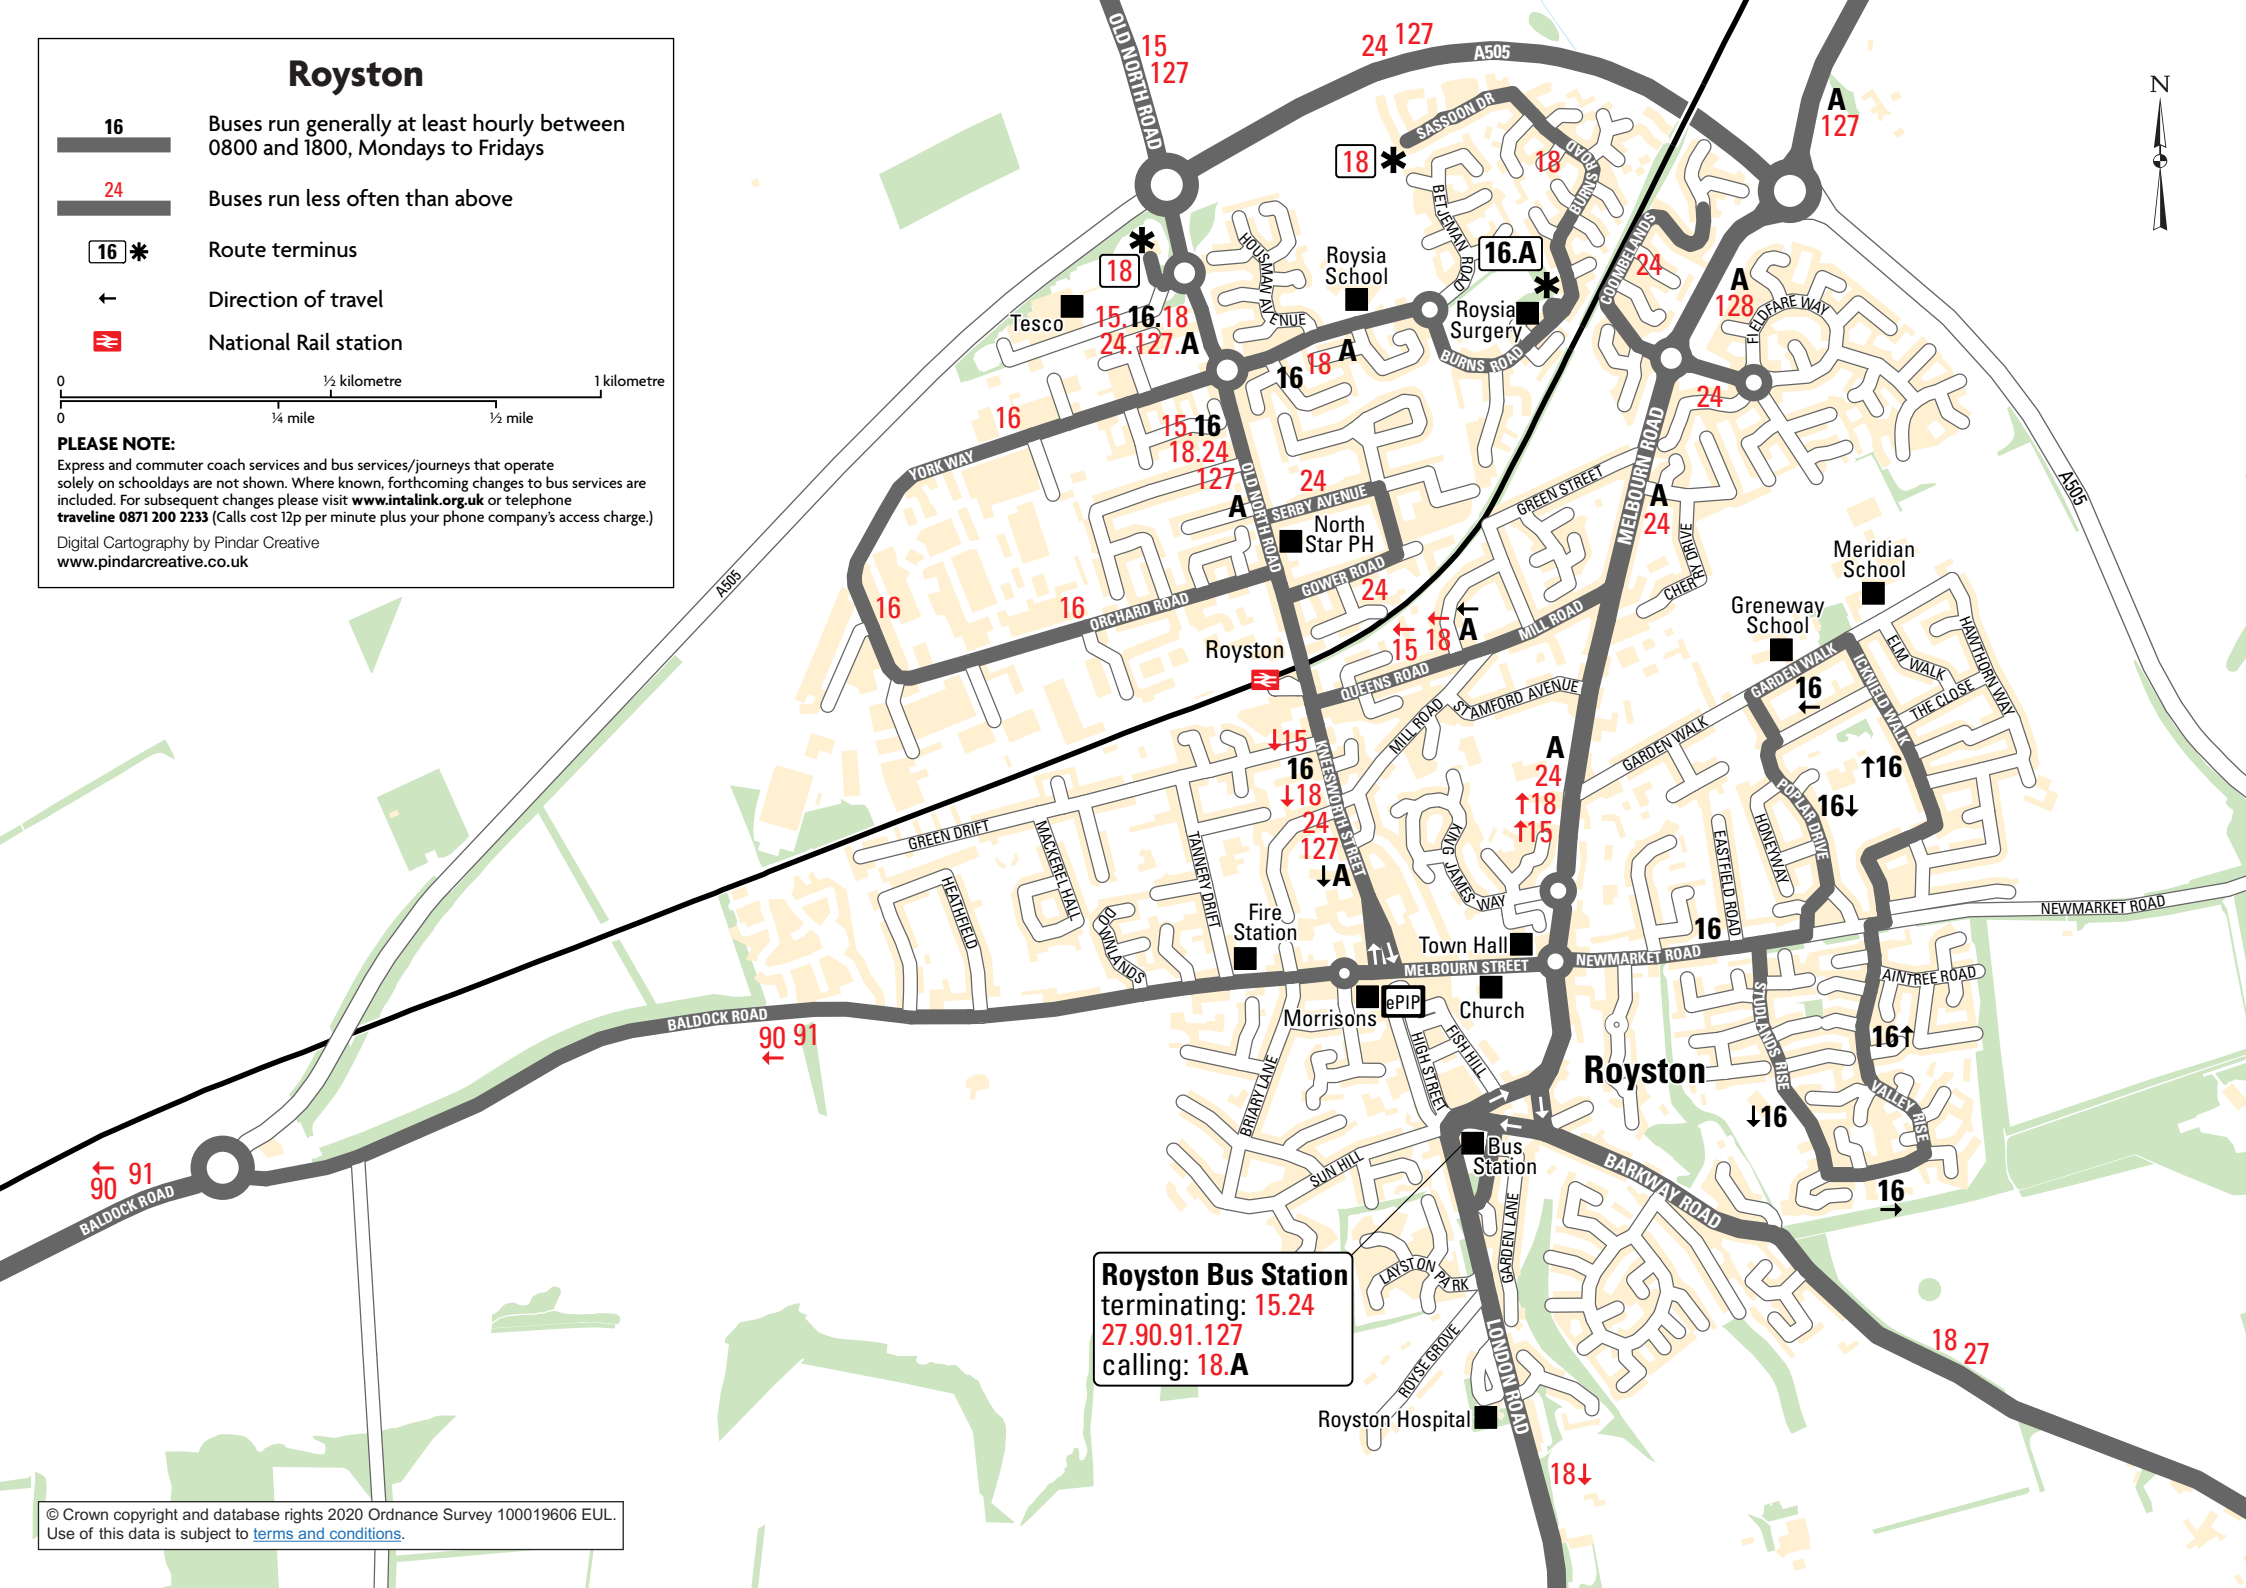

# Royston

- 16** Buses run generally at least hourly between 0800 and 1800, Mondays to Fridays
- 24** Buses run less often than above
- 16 \*** Route terminus
- ←** Direction of travel
-  National Rail station

**Royston Bus Station**  
terminating: 15.24  
27.90.91.127  
calling: 18.A